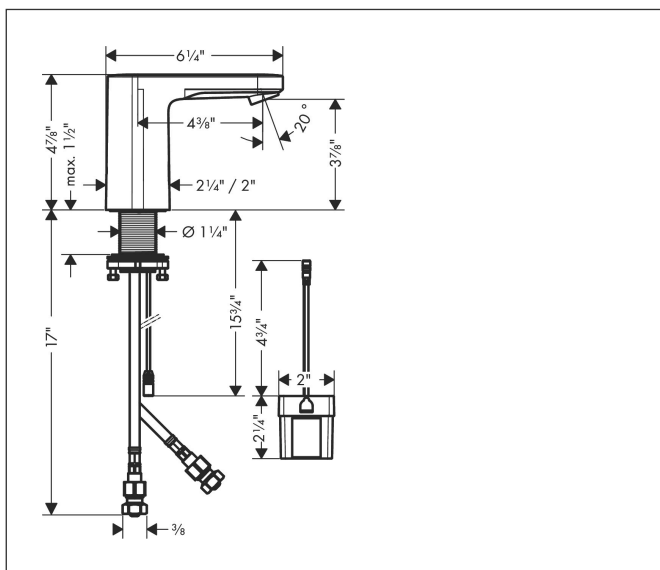

Brand	hansgrohe
Art. Name	Vernis Blend Electronic Faucet with Preset Temperature Control Battery-Powered, 0.5 GPM
Art. Nr.	71502001
Surface	chrome
Pos.	1

Product Picture

Features

- Spray modes: Aerated spray
- Angle-adjustable spray
- Pre-set temperature
- Infrared sensor
- Low battery indicator
- battery operation 6 V Lithium-battery, type CR-P2 (lifetime approx. 7 years, at 150 actuations per day, battery included in scope of supply)
- flushing time adjustable
- Flushing time: 10 seconds, 20 seconds, 30 seconds
- frequency of hygiene rinse: 24 hours, 48 hours, 72 hours
- flushing time hygiene rinse: 10 seconds, 20 seconds, 30 seconds
- cleaning mode: temporary water stop feature for cleaning
- 3/8" connections

Drawing

Technology