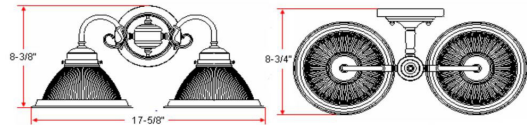

Millbridge 2-Light Wall Sconce  
Polished Brass

SPECIFICATIONS

MOUNTING:	Wall Mount	LED BRIGHTNESS (LUMENS):	N/A
SLOPED CEILING ADAPTABLE:	No	LED COLOR CORRELATED TEMPERATURE (CCT):	N/A
LAMP TYPE 1:	2 lamps 60W Incandescent	LED COLOR RENDERING INDEX (CRI):	N/A
BULB INCLUDED:	No	LED EFFICACY:	N/A
WATTS PER BULB:	60W	LED AVERAGE RATED LIFE:	N/A
TOTAL WATTAGE:	120W	ENERGY EFFICIENT:	No
DIMMABLE:	Yes	LIGHTING AMPS:	N/A
MATERIAL CONSTRUCTION:	Steel	VOLTAGE:	120V
ASSEMBLED DIMENSIONS:	8.4" H x 17.6" L x 8.75" D		
WEIGHT:	4.27 lbs.		
BACKPLATE DIMENSIONS:	5.25" H x 5.25" W		
CANOPY/PLATE DIMENSIONS:	N/A		
GLASS/SHADE DIMENSIONS:	3.7" H x 6.5" L x 6.5" D		
GLASS/SHADE MATERIAL:	Glass		
GLASS/SHADE TYPE:	Ribbed		
GLASS/SHADE COLOR:	Clear		