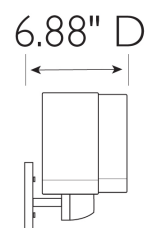

Desta 5-Light Vanity Light Matte Black

SPECIFICATIONS

MOUNTING:	Wall Mount	LED BRIGHTNESS (LUMENS):	N/A
UP/DOWN MOUNT:	Yes	LED COLOR CORRELATED TEMPERATURE (CCT):	N/A
LAMP TYPE 1:	5 E26 Medium Base Bulb	LED COLOR RENDERING INDEX (CRI):	N/A
BULB INCLUDED:	No	LED EFFICACY:	N/A
WATTS PER BULB:	60W or LED equivalent	LED AVERAGE RATED LIFE:	N/A
TOTAL WATTAGE:	300W or LED equivalent	ENERGY EFFICIENT:	No
DIMMABLE:	Yes	LIGHTING AMPS:	2.5
MATERIAL CONSTRUCTION:	Steel	VOLTAGE:	120V
ASSEMBLED DIMENSIONS:	9.5" H x 38.63" L x 6.88" D		
WEIGHT:	8.14 lbs.		
BACKPLATE DIMENSIONS:	4.63" H x 6.25" W x 0.75" D		
CANOPY/PLATE DIMENSIONS:	N/A		
GLASS/SHADE DIMENSIONS:	7.88" H x 3.88" L x 3.88" D		
GLASS/SHADE MATERIAL:	Glass		
GLASS/SHADE TYPE:	Frosted		
GLASS/SHADE COLOR:	White		