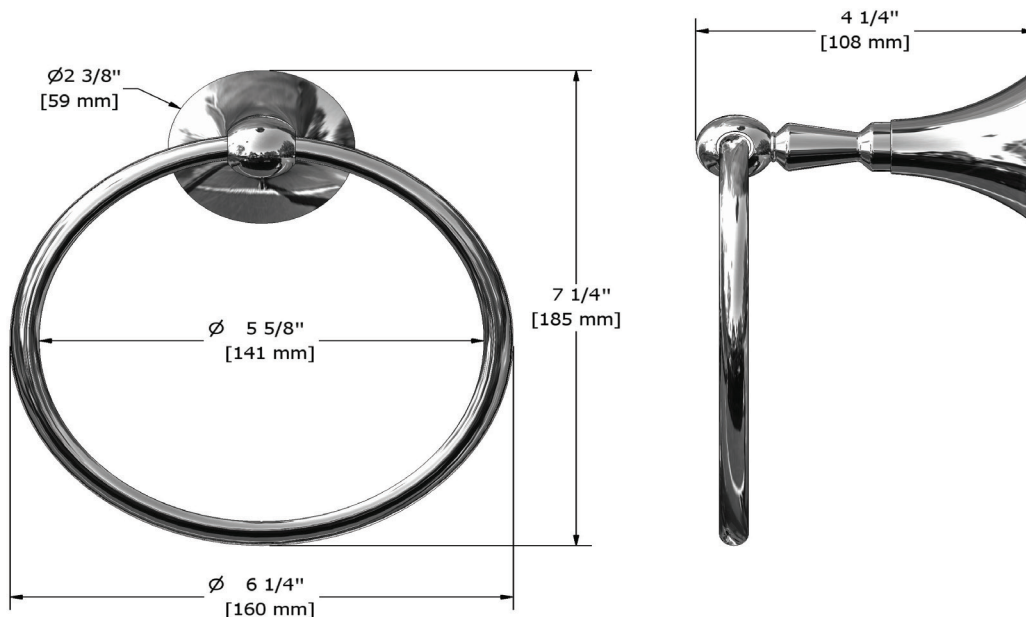

For warranty or additional information, contact:

U.S.A.
houseofrohl.com/support
1-800-777-9762

QUEBEC / MARITIMES / WESTERN CANADA
QUÉBEC / MARITIMES / OUEST CANADIEN
QUEBEC / MARITIMOS / CANADA OCCIDENTAL
houseofrohl.ca/support
1-866-473-8442

ONTARIO
houseofrohl.ca/support
1-800-287-5354