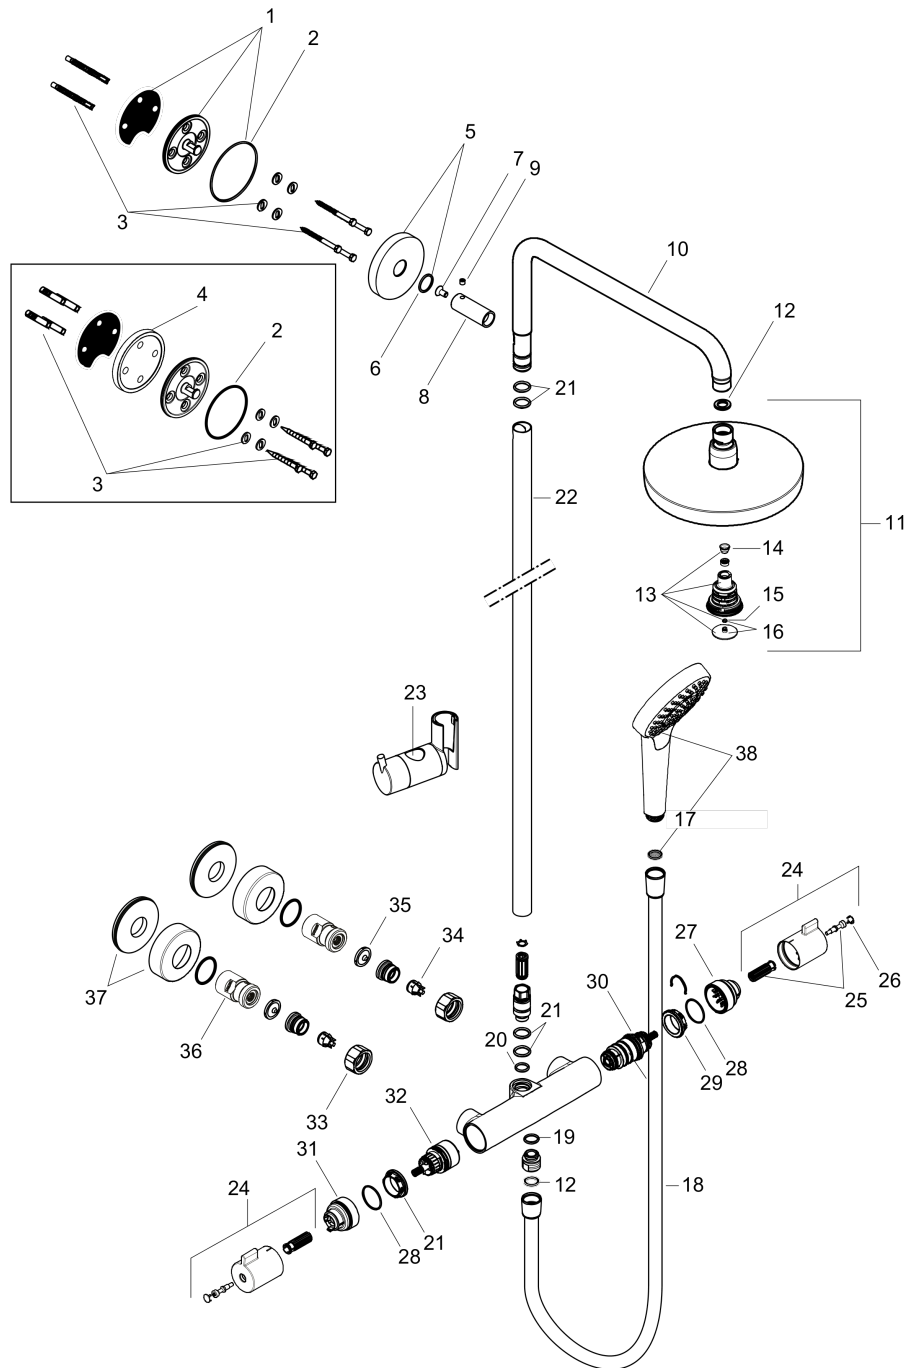

Croma Select S
Showerpipe 180 2-Jet, 2.0 GPM
 Finishes : **brushed nickel** Part no. : **27254821**

Description

Features

- Height-adjustable hand shower holder
- Flow: 2.0 GPM (7.6 L/Min)
- Shower arm swivels left and right
- Anti-scald 100° safety stop
- Integrated volume control/diverter for 2 functions
- Outlets may not be operated simultaneously
- Exposed installation
- Thermostatic cartridge
- Built-in service stops

Item details

List Price \$ 1,323.00

Technology

Compliance

Product image

Scale drawing

Croma Select S
Showerpipe 180 2-Jet, 2.0 GPM
 Finishes : **brushed nickel** Part no. : **27254821**

Exploded drawing

Year of production: >03/16

Croma Select S

Showerpipe 180 2-Jet, 2.0 GPM

Finishes : **brushed nickel** Part no. : **27254821**

Spare parts list

Year of production: >03/16

Pos.	Description	Part no.	Price	PU
1	wall flange	95687000	-	1
2	O-ring 72x2	98395000	-	1
3	mounting set	98716000	-	1
4	tile-matching-disk	98681000	-	1
5	escutcheon Ø 80 mm	95691820	-	1
6	O-ring 20x2	98165000	-	1
7	screw	92137000	-	1
8	sleeve	92166820	-	1
9	hollow set screw M6x5	98447000	-	1
10	showerhead cpl.	26523821	-	1
11	seal	98058000	-	1
12	filter	97735000	-	1
13	O-ring 3x1	98384000	-	1
14	handshower	26801821	-	1
15	filter packing	94246000	-	1
16	shower hose 1,60 m	28276823	-	1
17	O-ring 14x2	98129000	-	1
18	O-ring 12x2,25	98382000	-	1
19	O-ring 15x2,5	98131000	-	1
20	support, assy	97651820	-	1
21	handle	95836821	-	1
22	handle fixing set	95843001	-	1
23	cover cap	95433820	-	1
24	safety set for temperature control	95839001	-	1
25	O-ring 26x1,5	98390000	-	1
26	nut	98913000	-	1
27	thermostat cartridge	98282000	-	1
28	stop ring for flow control	95927000	-	1
29	shut off unit with selector	98283000	-	1
30	set of nuts	96157000	-	1
31	non return valve	96737000	-	1
32	filter packing	96922000	-	1
33	isolation valve	98341820	-	1
34	escutcheon	98340820	-	1
35	shower arm	92348820	-	1
36	selector assy	98343000	-	1
37	cover	98344000	-	1
38	pipe 973 mm	92468820	-	1