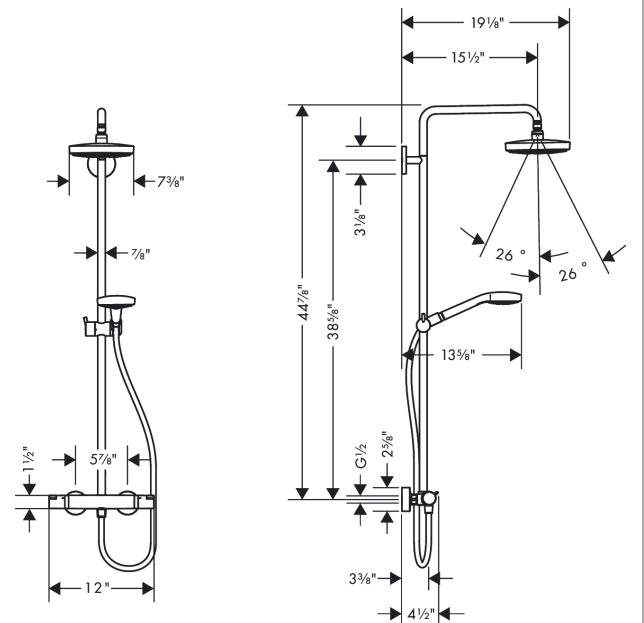

Croma Select S
Showerpipe 180 2-Jet, 2.0 GPM
 Finishes : **brushed nickel** Part no. : **27254821**

Description

Features

- Height-adjustable hand shower holder
- Flow: 2.0 GPM (7.6 L/Min)
- Shower arm swivels left and right
- Anti-scald 100° safety stop
- Integrated volume control/diverter for 2 functions
- Outlets may not be operated simultaneously
- Exposed installation
- Thermostatic cartridge
- Built-in service stops

Item details

List Price \$ 1,323.00

Technology

Compliance

Product image

Scale drawing

Croma Select S
Showerpipe 180 2-Jet, 2.0 GPM
 Finishes : **brushed nickel** Part no. : **27254821**

Exploded drawing

Year of production: >03/16

Croma Select S

Showerpipe 180 2-Jet, 2.0 GPM

Finishes : **brushed nickel** Part no. : **27254821**

Spare parts list

Year of production: >03/16

Pos.	Description	Part no.	Price	PU
1	wall flange	95687000	-	1
2	O-ring 72x2	98395000	-	1
3	mounting set	98716000	-	1
4	tile-matching-disk	98681000	-	1
5	escutcheon Ø 80 mm	95691820	-	1
6	O-ring 20x2	98165000	-	1
7	screw	92137000	-	1
8	sleeve	92166820	-	1
9	hollow set screw M6x5	98447000	-	1
10	showerhead cpl.	26523821	-	1
11	seal	98058000	-	1
12	filter	97735000	-	1
13	O-ring 3x1	98384000	-	1
14	handshower	26801821	-	1
15	filter packing	94246000	-	1
16	shower hose 1,60 m	28276823	-	1
17	O-ring 14x2	98129000	-	1
18	O-ring 12x2,25	98382000	-	1
19	O-ring 15x2,5	98131000	-	1
20	support, assy	97651820	-	1
21	handle	95836821	-	1
22	handle fixing set	95843001	-	1
23	cover cap	95433820	-	1
24	safety set for temperature control	95839001	-	1
25	O-ring 26x1,5	98390000	-	1
26	nut	98913000	-	1
27	thermostat cartridge	98282000	-	1
28	stop ring for flow control	95927000	-	1
29	shut off unit with selector	98283000	-	1
30	set of nuts	96157000	-	1
31	non return valve	96737000	-	1
32	filter packing	96922000	-	1
33	isolation valve	98341820	-	1
34	escutcheon	98340820	-	1
35	shower arm	92348820	-	1
36	selector assy	98343000	-	1
37	cover	98344000	-	1
38	pipe 973 mm	92468820	-	1