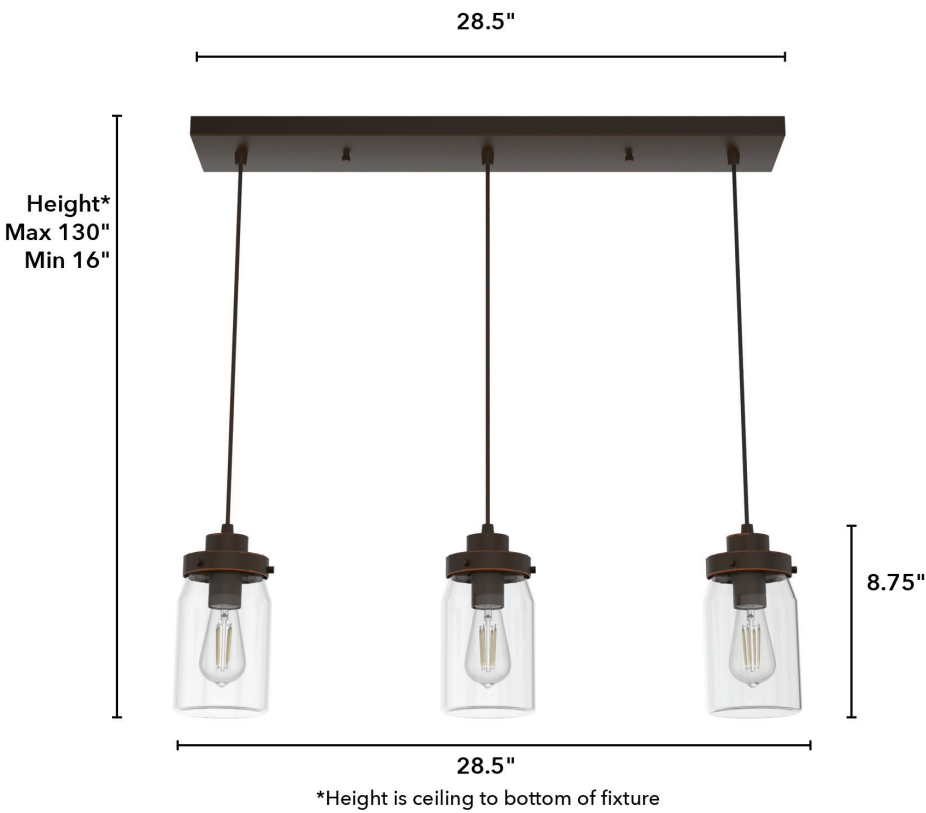

NOTES:

Devon Park 3 Light Cluster Linear

Available Finishes:

Housing Finish	Glass Finish	Item#
Onyx Bengal	Clear	19155
Brushed Nickel	Clear	19156

Product Specifications:

- Location Usage: Rated for indoor spaces only
- Fixture Height: 8.75"
- Fixture Width: 4.5"
- Overall Max Height: 130"
- Overall Min Height: 16"
- Downrods/Chain length Included: N/A
- Wire Length: 120"
- Number of bulbs (not included): 3
- Max Wattage per bulb: Maximum wattage 60 per light bulb or equivalent LED bulb
- Pictured Bulbs: ST64 Edison