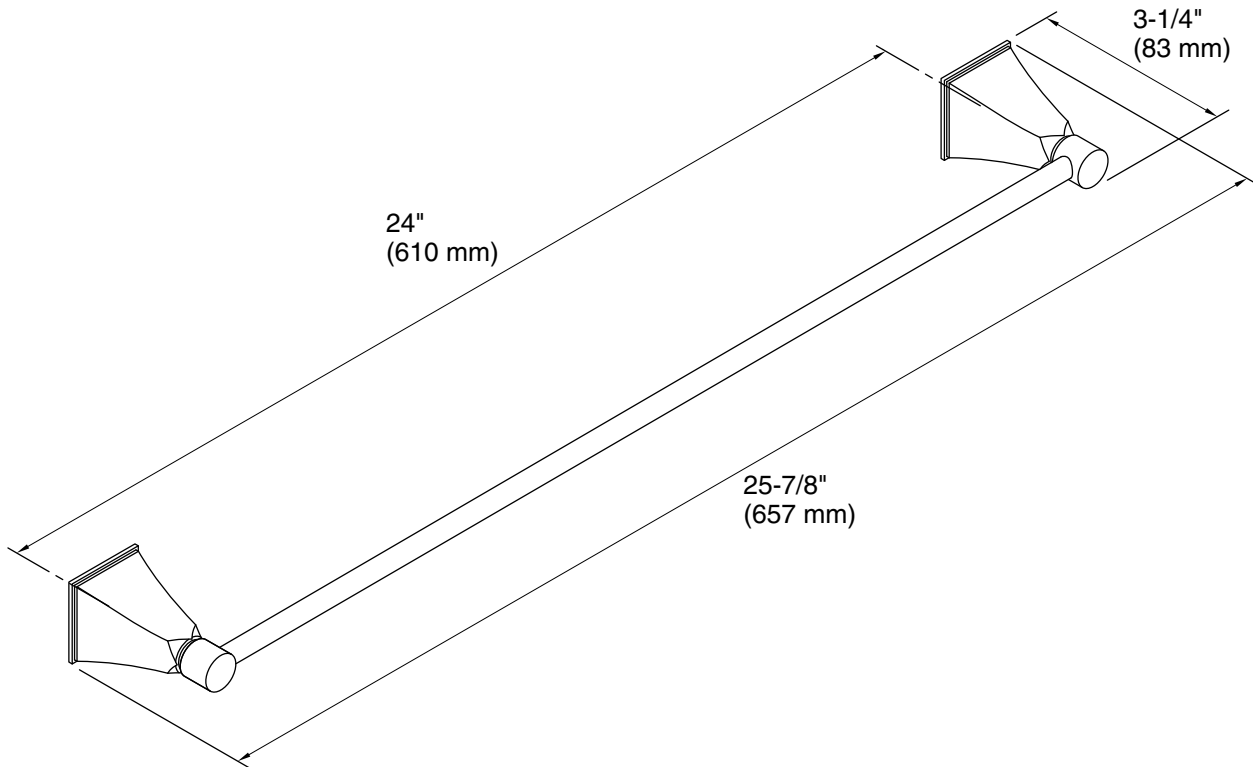

Technical Information

All product dimensions are nominal.

Material: Brass, Zinc

Notes

Install this product according to the installation guide.

CAUTION: Risk of personal injury. Do not install these products in any area where they are likely to be used inadvertently as a grab bar or support bar. These products are not designed or intended for use as a grab bar or support bar.