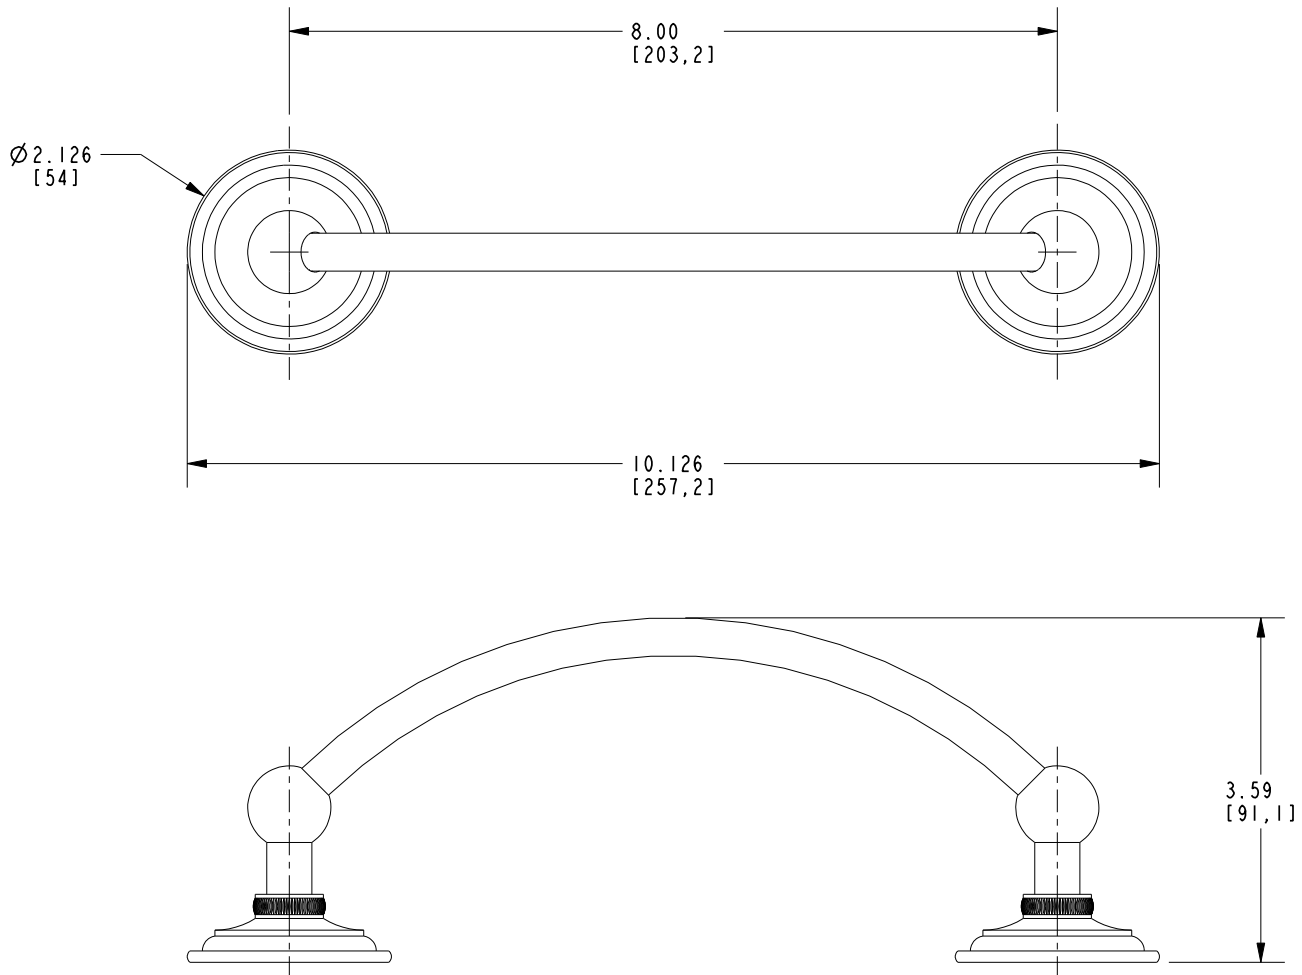

Features

Solid brass construction
Complements Miro product series

1600-1200

Codes / Standards Compliance

Meets or exceeds the following at date of manufacture:

All applicable US Federal and State material regulations

1600-1200

PRODUCT DIMENSIONS *(Units are in inches)*

Product Dimensions are provided for reference only. For specific product installation guidelines, please reference the Installation Instructions of the product being installed.

TOWEL BAR
1600-1200

Page 2 of 2
EN- 4993
REVC

NEWPORT BRASS
Flawless Beauty. From Faucet to Finish.

t: 949.417.5207 | www.newportbrass.com
©2025 NewportBrass