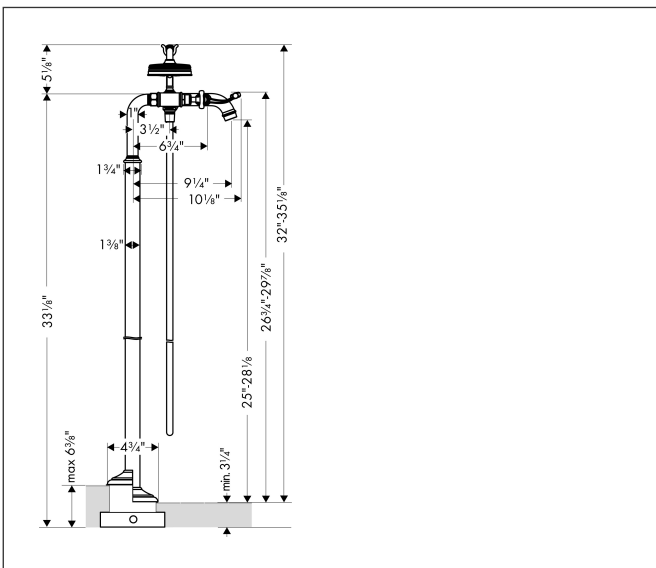

Brand	AXOR
Art. Name	AXOR Montreux 2-Handle Freestanding Tub Filler Trim with Cross Handles and 1.8 GPM Handshower
Art. Nr.	16562341
Surface	brushed black chrome
Pos.	1

Product Picture

Features

- Spray type mixer: Aerated spray
- Spray type hand shower: RainAir
- Flow: 4.76 GPM (18 L/Min)
- Flow rate of hand shower at 3 bar: 1.8 GPM (6.8 L/Min)
- 90° ceramic valves
- Integrated double backflow prevention

Drawing

Technology

Spray Types