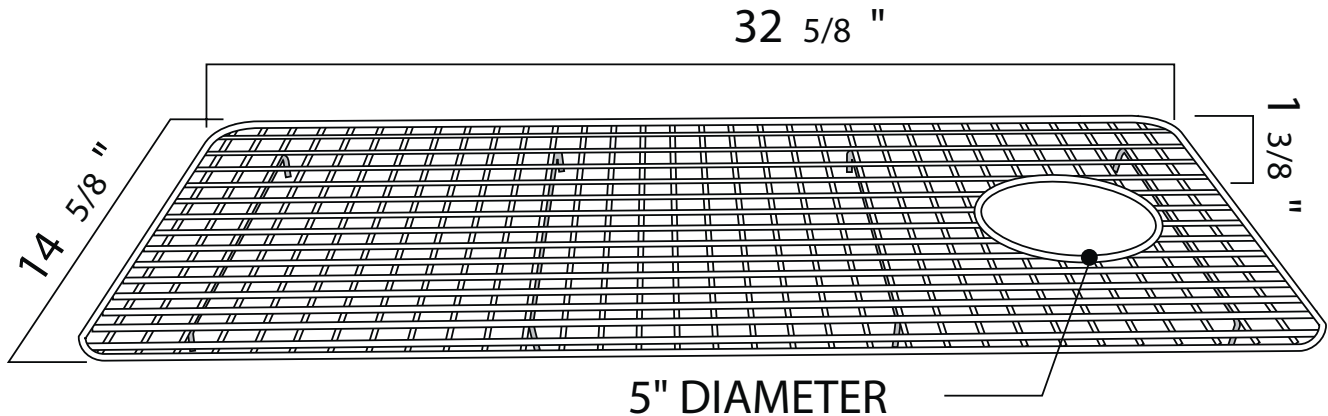

For warranty or additional information, contact:

U.S.A.
houseofrohl.com/support
1-800-777-9762

QUEBEC / MARITIMES / WESTERN CANADA
QUÉBEC / MARITIMES / OUEST CANADIEN
QUEBEC / MARITIMOS / CANADA OCCIDENTAL
houseofrohl.ca/support
1-866-473-8442

ONTARIO
houseofrohl.ca/support
1-800-287-5354