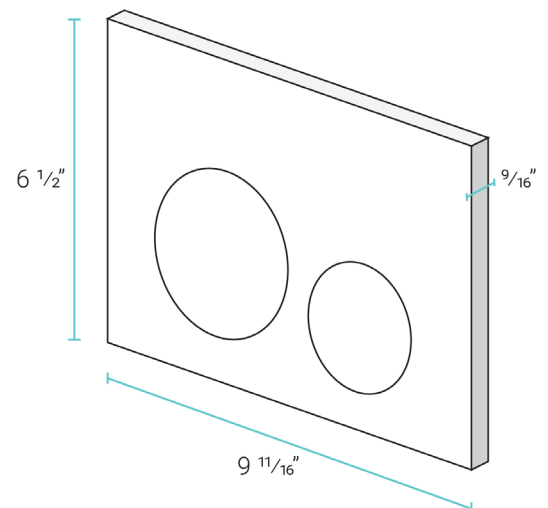

Compatible Parts (sold separately):

- Residential Concealed In-Wall Toilet Tank for Back-to-Wall Toilet: SM-WC324
- Commercial Concealed In-Wall Toilet Tank for Back-to-Wall Toilet: SM-WC326
- Residential Concealed In-Wall Toilet Tank for Wall-Hung Toilet: SM-WC424
- Commercial Concealed In-Wall Toilet Tank for Wall-Hung Toilet: SM-WC426