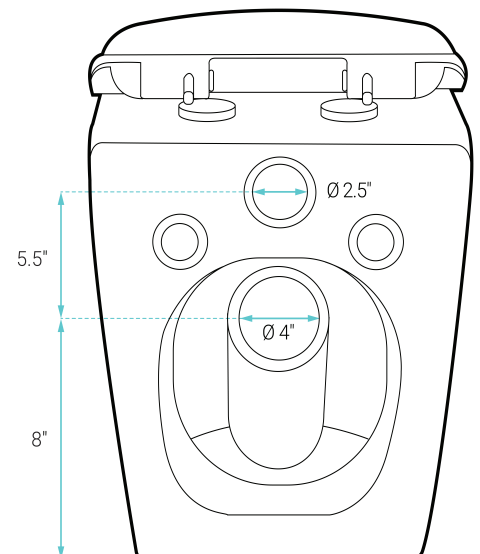

St. Tropez

Wall-Hung Toilet

SM-WT449

Swiss Madison®
well made forever

FEATURES:

- Space saving
- Glazed ceramic
- Elongated bowl
- Quick-release, soft-close seat
- Adjustable bowl height

INCLUDED PARTS:

- Wall-Hung Toilet: SM-WT449
- QQ Feet: SM-QQF22
- Soft-close Seat: SM-QRS15GW
- Mounting Hardware: SM-TPT15

INSTALLATION:

Wall-Hung

SPECIFICATIONS:

N.W: 61 lb.
D: 19.5" x W: 14.5" x H: 15"

COLORS & FINISHES:

- White: SM-WT499
- Matte Black: SM-WT449MB