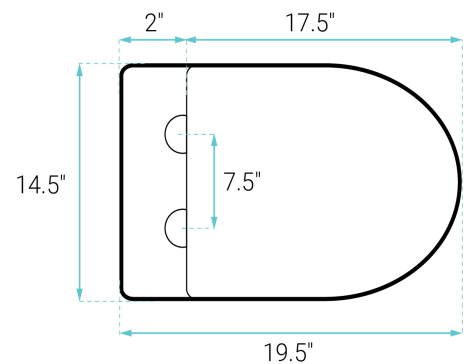

St. Tropez

Wall-Hung Toilet

SM-WT449

Swiss Madison®
well made forever

FEATURES:

- Space saving
- Glazed ceramic
- Elongated bowl
- Quick-release, soft-close seat
- Adjustable bowl height

INCLUDED PARTS:

- Wall-Hung Toilet: SM-WT449
- QQ Feet: SM-QQF22
- Soft-close Seat: SM-QRS15GW
- Mounting Hardware: SM-TPT15

INSTALLATION:

Wall-Hung

SPECIFICATIONS:

N.W: 61 lb.
D: 19.5" x W: 14.5" x H: 15"

COLORS & FINISHES:

- White: SM-WT499
- Matte Black: SM-WT449MB