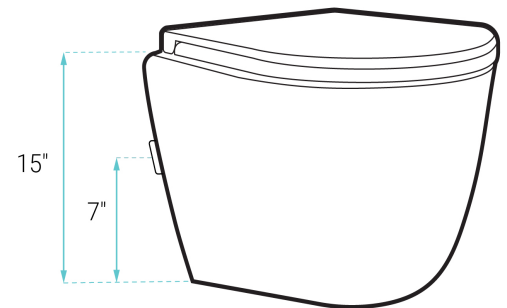

St. Tropez

Wall-Hung Toilet

SM-WT449

Swiss Madison®
well made forever

FEATURES:

- Space saving
- Glazed ceramic
- Elongated bowl
- Quick-release, soft-close seat
- Adjustable bowl height

INCLUDED PARTS:

- Wall-Hung Toilet: SM-WT449
- QQ Feet: SM-QQF22
- Soft-close Seat: SM-QRS15GW
- Mounting Hardware: SM-TPT15

INSTALLATION:

Wall-Hung

SPECIFICATIONS:

N.W: 61 lb.
D: 19.5" x W: 14.5" x H: 15"

COLORS & FINISHES:

- White: SM-WT499
- Matte Black: SM-WT449MB