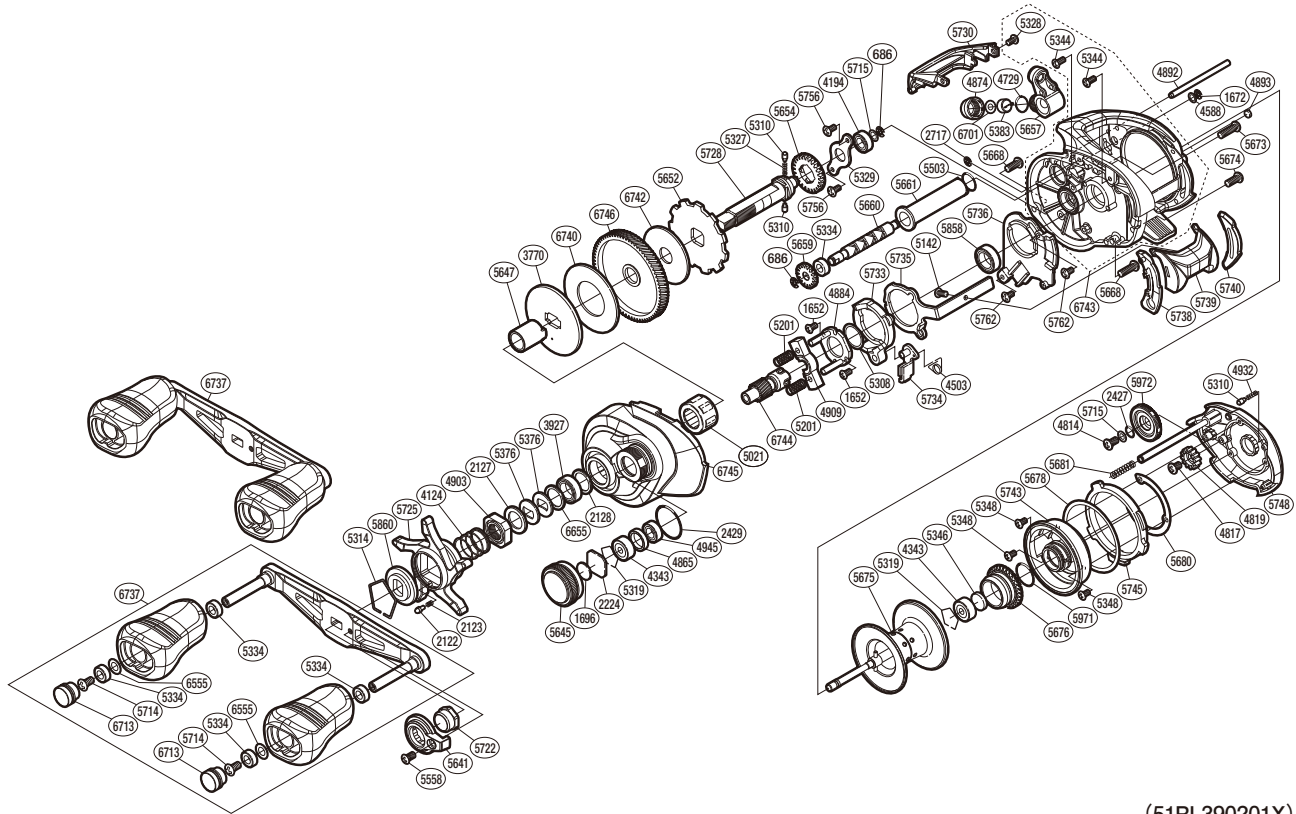

SHIMANO

CURADO

CU201PGK

(51RL390201X)

#	Part No.	Description	#	Part No.	Description	#	Part No.	Description
686	105NK	E Lock	5201	104BC	Yoke Spring	5715	10G6D	Drive Shaft Washer
1652	10LVE	Screw	5308	10190	Washer	5722	101DW	Handle Nut
1672	105NC	E Lock	5310	10HJG	Idle Gear Pin	5725	10EBL	Star Drag
1696	10896	Cast Control Spacer (B)	5314	10KXW	Click Plate Retainer	5728	10EBF	Drive Shaft
2122	10BT0	Click Pin	5319	1054D	Bearing Retainer	5730	10EBB	Level Wind Protector
2123	10BT2	Click Spring	5327	10JDY	Idle Gear Spring	5733	10EB3	Clutch Cam
2127	10J1N	Star Drag Spacer	5328	10LCQ	Screw	5734	1003W	Clutch Pawl Assembly
2128	105PW	Washer	5329	109T1	Drive Shaft Retainer	5735	10EBC	Clutch Plate
2224	1085F	Spool Tension Spacer (A)	5334	10PXZ	Bushing	5736	10EBG	Clutch Guard
2427	108WS	O Ring	5344	10MPD	Screw	5738	10EBK	Clutch Bar Guide B
2429	108WK	O Ring	5346	10EX5	Spacer B	5739	1003T	Clutch Button Assembly
2717	105NB	E Lock	5348	10L1Q	Screw	5740	10EB4	Clutch Bar Guide A
3770	109EY	Key Washer	5376	109F5	Drag Spring Washer	5743	10041	Brake Case Assembly
3927	10EX8	Ball Bearing	5383	10BHQ	Line Guide Pawl	5745	10EB7	Right Side Plate Cam Lever
4124	10A70	Star Drag Spring	5503	101GT	O Ring	5748	1003X	Right Side Plate Assembly
4194	105BP	Ball Bearing	5558	10R1Q	Screw	5756	10S3Y	Screw
4343	105C3	Ball Bearing	5641	10SSK	Handle Nut Plate	5762	10S5T	Screw
4503	104CQ	Clutch Pawl Spring	5645	10SRP	Cast Control Cap	5858	105BT	Ball Bearing
4588	10FJZ	Washer	5647	10SRM	Roller Clutch Inner Tube	5860	10J26	Star Drag Click Plate
4729	108WQ	O Ring	5652	10SSJ	Anti-Reverse Ratchet	5971	100GW	O Ring
4814	103LE	Screw	5654	101K8	Idle Gear	5972	10263	Brake Dial
4817	103L7	Screw	5657	101E0	Line Guide Assembly	6555	104FH	Washer
4819	10CLF	Idle Gear	5659	10SRL	Idle Gear	6655	100SE	Washer
4865	10EYS	Bearing Spacer	5660	10ST0	Worm Shaft	6701	10CFU	Spacer
4874	10FJB	Pawl Cap	5661	10SSP	Level Wind Guard	6713	10E4R	Handle Knob Seal
4884	10F3X	Clutch Cam Retainer	5668	10SXB	Screw	6737	10TCW	Handle Assembly
4892	10QSE	Stabilizer Bar	5673	10LHY	Screw	6740	10SE0	Drag Washer
4893	108PY	Washer	5674	10SXA	Screw	6742	10DQK	Drag Washer
4903	10A3U	Star Drag Nut	5675	101DZ	Spool Assembly	6743	10TCT	Frame Assembly
4909	1046W	Yoke	5676	101DR	Brake Ring Gear Assembly	6744	101HG	Pinion Gear
4932	10GQZ	Click Spring	5678	104N0	Washer	6745	101HH	Left Side Plate
4945	105BR	Ball Bearing	5680	10SSN	Washer	6746	1023L	Drive Gear
5021	10F33	Roller Clutch Bearing	5681	10KNH	Spring			
5142	10559	Screw	5714	10LFA	Screw			