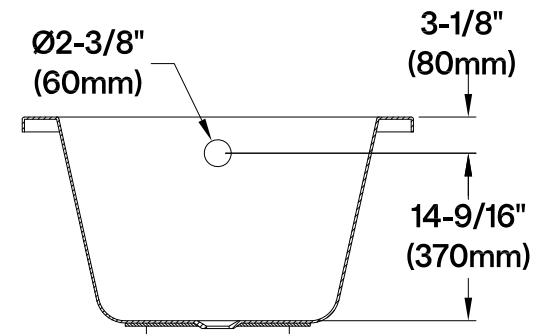

VTPN483419T

48" Acrylic Anti-Skid Drop-In Tub

Section A-A

Section B-B