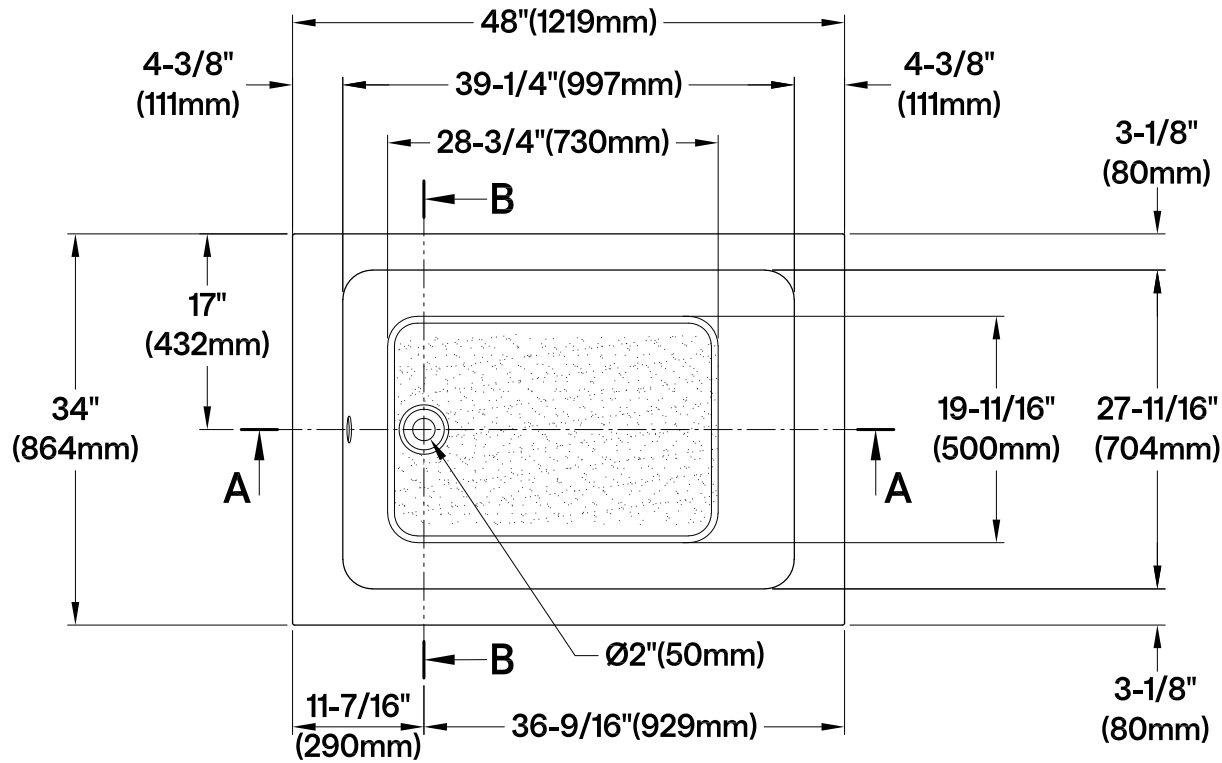

VTPN483419T

48" Acrylic Anti-Skid Drop-In Tub

Section A-A

Section B-B