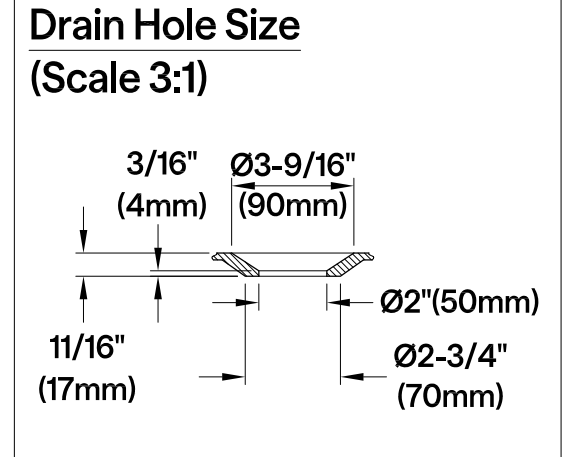

VTPN483419T

48" Acrylic Anti-Skid Drop-In Tub

Section A-A

Section B-B