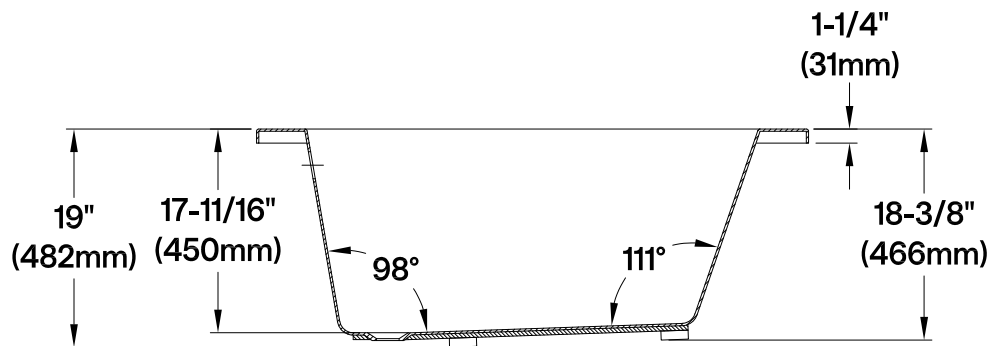

VTPN483419T

48" Acrylic Anti-Skid Drop-In Tub

Section A-A

Section B-B