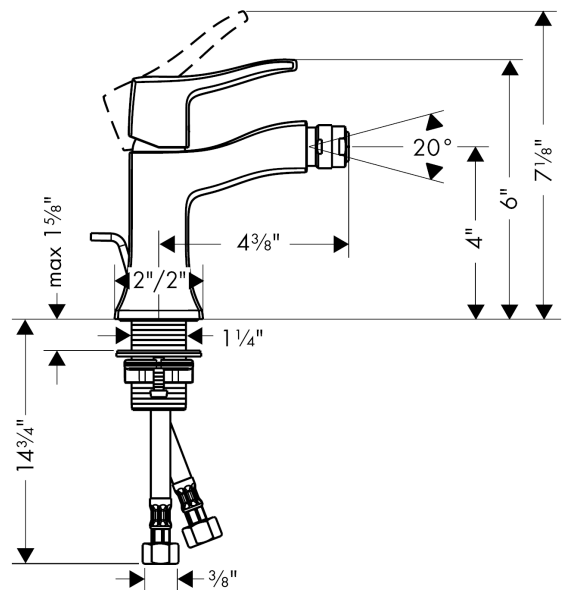

**Metris C**  
**Single-Hole Bidet Faucet**

Finishes : **brushed nickel** Part no. : **31275821**

**Description**

**Features**

- Pivoting aerator
- Ceramic cartridge
- Includes pop-up drain

**Item details**

List Price \$ 479.00

**Compliance**

**Product image**

**Scale drawing**

**Metris C**  
**Single-Hole Bidet Faucet**  
 Finishes : **brushed nickel**

Part no. : **31275821**

**Exploded drawing**

Year of production: >04/09

**Metris C****Single-Hole Bidet Faucet**Finishes : **brushed nickel**Part no. : **31275821****Spare parts list**

Year of production: &gt;04/09

Pos.	Description	Part no.	Price	PU
1	handle	31291820	-	1
2	screw cover	96338000	-	1
3	flange	98863820	-	1
4	nut	98864000	-	1
5	cartridge, assy	97685000	-	1
6	locking screw for handle	95140000	-	1
7	seal	98865000	-	1
8	adapter for cartridge	98866000	-	1
9	aerator M24x1 (7 l/min)	13912820	-	1
10	fixing set (Ø 32)	13961000	-	1
11	pull rod	96657820	-	1
12	connection hose 18½" M8x0,75 3/8"	96321001	-	1
a	ball joint	92036820	-	1
b	pop up waste	88509820	-	1
c	fixation extension 35 mm	13898000	-	1