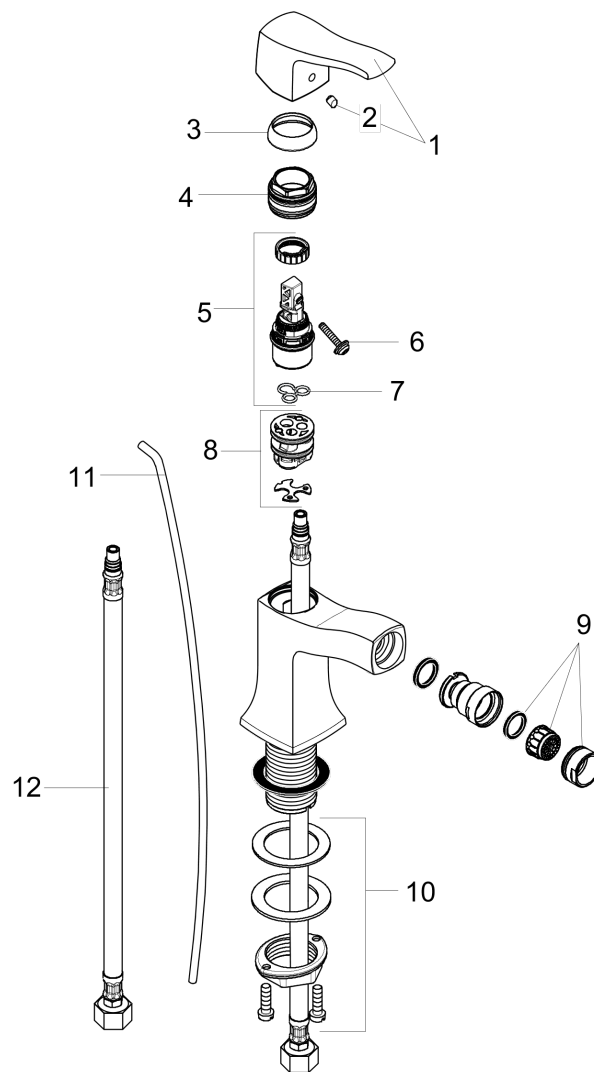

**Metris C**  
**Single-Hole Bidet Faucet**

Finishes : **brushed nickel** Part no. : **31275821**

**Description**

**Features**

- Pivoting aerator
- Ceramic cartridge
- Includes pop-up drain

**Item details**

List Price \$ 479.00

**Compliance**

**Product image**

**Scale drawing**

**Metris C**  
**Single-Hole Bidet Faucet**  
 Finishes : **brushed nickel**

Part no. : **31275821**

**Exploded drawing**

Year of production: >04/09

**Metris C****Single-Hole Bidet Faucet**Finishes : **brushed nickel**Part no. : **31275821****Spare parts list**

Year of production: &gt;04/09

Pos.	Description	Part no.	Price	PU
1	handle	31291820	-	1
2	screw cover	96338000	-	1
3	flange	98863820	-	1
4	nut	98864000	-	1
5	cartridge, assy	97685000	-	1
6	locking screw for handle	95140000	-	1
7	seal	98865000	-	1
8	adapter for cartridge	98866000	-	1
9	aerator M24x1 (7 l/min)	13912820	-	1
10	fixing set (Ø 32)	13961000	-	1
11	pull rod	96657820	-	1
12	connection hose 18½" M8x0,75 3/8"	96321001	-	1
a	ball joint	92036820	-	1
b	pop up waste	88509820	-	1
c	fixation extension 35 mm	13898000	-	1