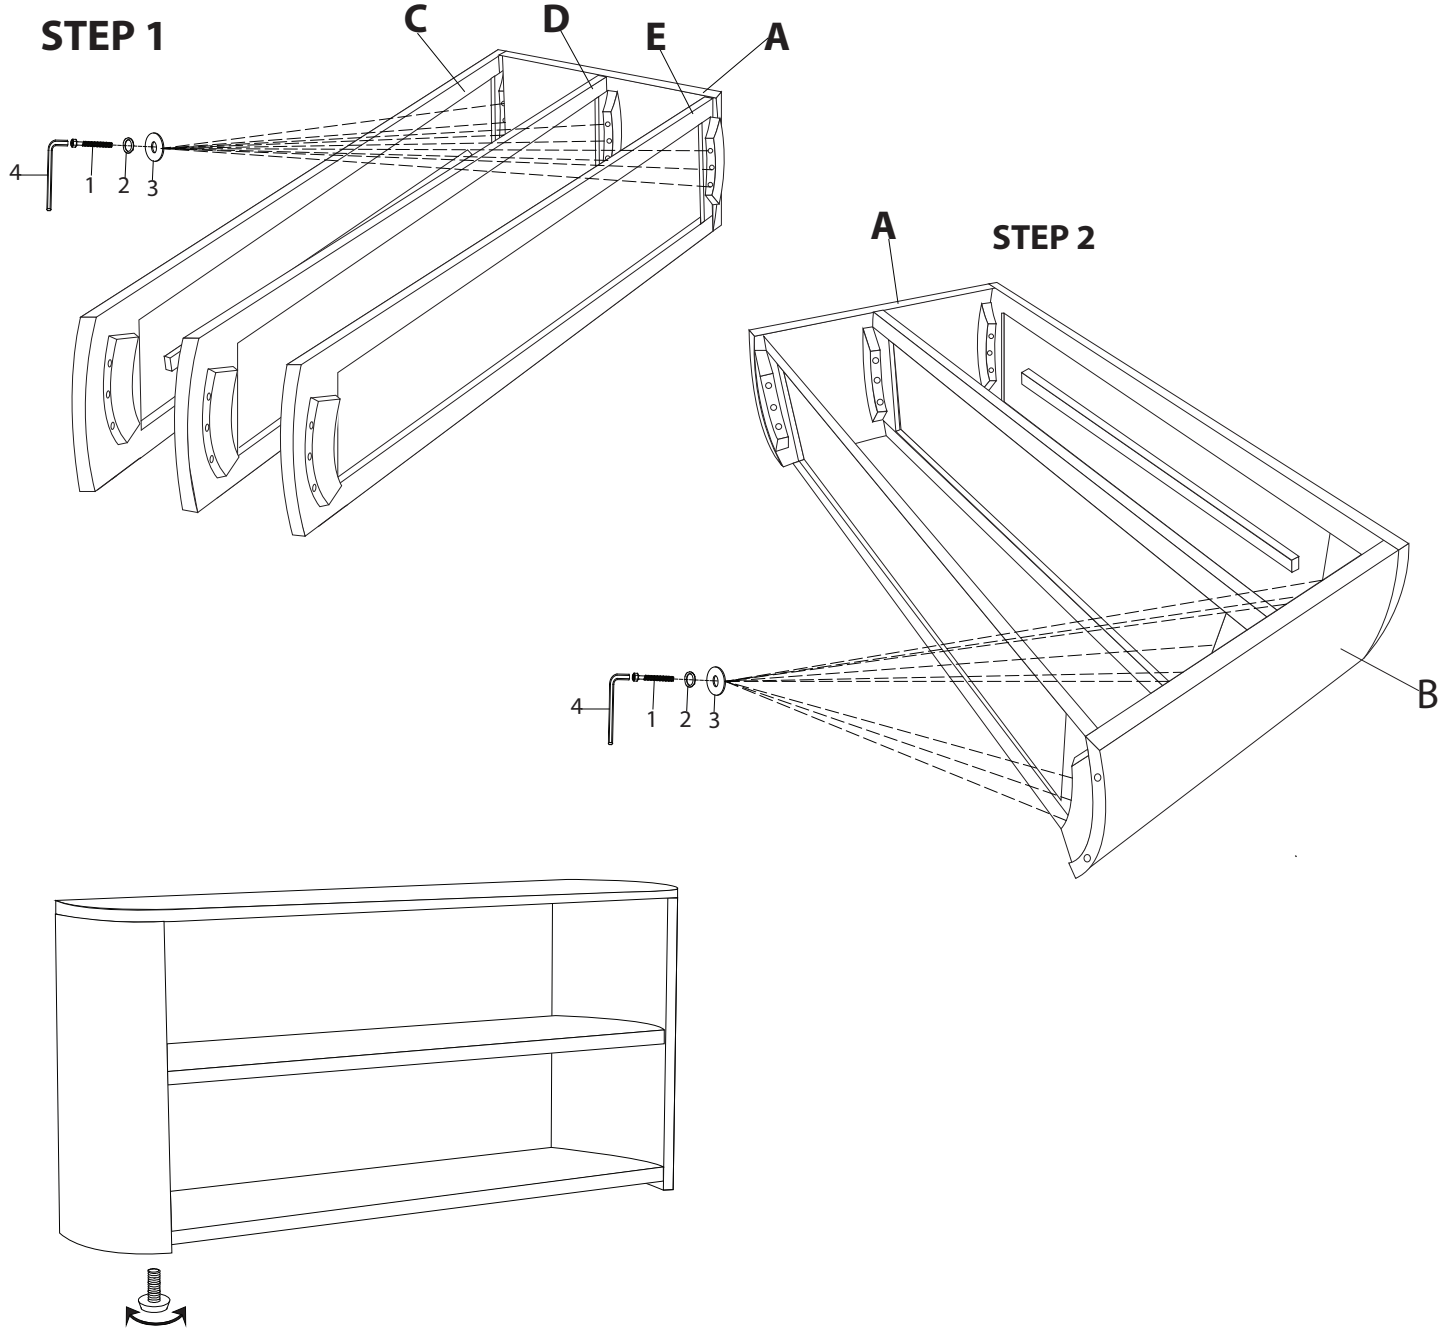

A.R.T. FURNITURE® ASSEMBLY INSTRUCTIONS

Console Table
284307-2303

Thank you for purchasing this quality product from A.R.T. Furniture. Be sure to check all packing material for parts which may have come loose inside the carton during shipment. Identify and count all parts and compare with the parts list below.

Note: Some furniture is heavy, it is recommended that two people assembly this item to avoid injury or damage.

No.	Hardware List	Qt.
1	 $\frac{5}{16}$ " X 2" Bolt	18
2	 $\frac{5}{16}$ " Lock Washer	18
3	 $\frac{5}{16}$ " Flat Washer	18
4	 5mm Allen key	1

No.	PARTS LIST	Qt.
A	 Left leg	1PC
B	 Right leg	1PC
C	 Top	1PC
D	 Shelf	1PC
E	 Bottom	1PC