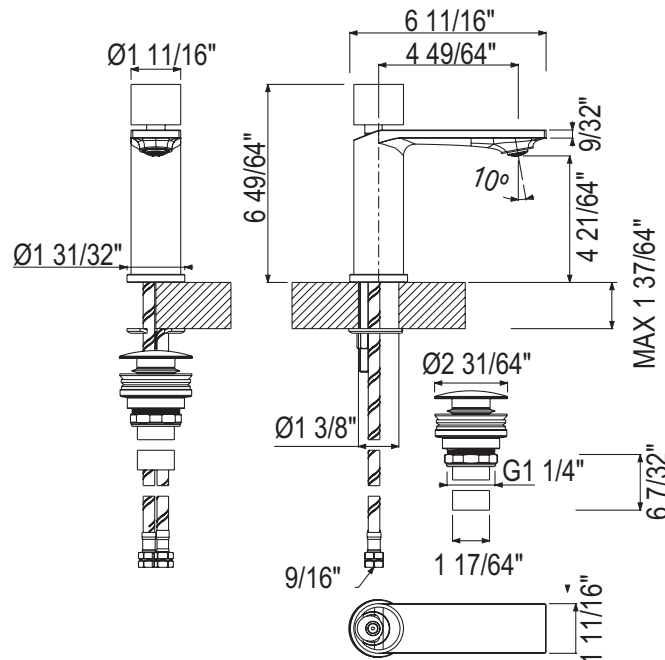

SPECIFICATIONS

DESCRIPTION

- 12 outer and inner handle finishes
- Outer handle finish and body finish are always the same
- 9/16" speedway compression
- Push drain included with faucet

FLOW

- 1.2 GPM/4.5 LPM at 60 PSI (WaterSense and CEC compliant)

Eclissi™

Grifo para lavabo de un solo orificio

MODELOS: EC01D1

For warranty or additional information, contact:

U.S.A.
houseofrohl.com/support
 1-800-777-9762

QUEBEC / MARITIMES / WESTERN CANADA
 QUÉBEC / MARITIMES / OUEST CANADIEN
 QUEBEC / MARITIMOS / CANADA OCCIDENTAL
houseofrohl.ca/support
 1-866-473-8442