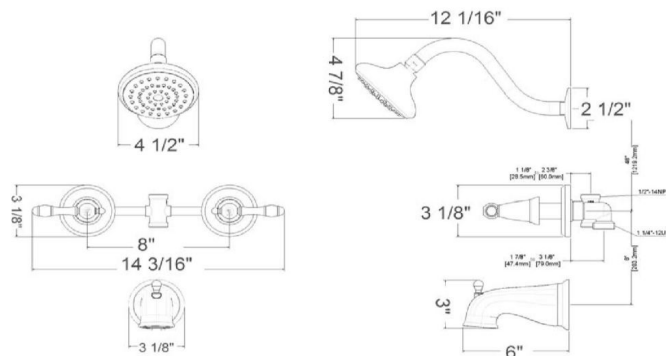

# Oakmont 2-Handle Bath and Shower Trim with Valve

Oil Rubbed Bronze

## SPECIFICATIONS

MATERIAL:	Hybrid	WEIGHT:	4.7 lbs.
HANDLE MATERIAL:	Zinc	PVD FINISH:	No
SPOUT MATERIAL:	N/A	ESCUTCHEON INCLUDED:	N/A
CARTRIDGE MATERIAL:	Washerless	VALVE INCLUDED:	Yes
WATERWAY MATERIAL:	Brass	PRESSURE BALANCED VALVE:	No
VALVE MATERIAL:	Brass	TYPE OF SHOWER HEAD:	Wall Mount
DRAIN MATERIAL:	N/A	SHOWER HEAD FUNCTIONS (QTY):	1
FAUCET TYPE:	Bath & Shower Trim	SHOWER HEAD NOZZLE TYPE:	Raised
SPOUT REACH:	4.96"	SHOWER HEAD SHAPE:	Round
FLOW RATE:	1.8 GPM	SHOWER HEAD PUSH BUTTON:	No
LOW FLOW:	Yes	TUB SPOUT TYPE:	Slip-On
HANDLES CONFIGURATION:	Double Handle	TUB SPOUT DIVERTER INCLUDED:	Yes
HANDLE REACH:	3.09"		
QUICK ATTACH INCLUDED:	Yes		
DIMENSIONS:	78" H x 12.1" L x 14.2" D		