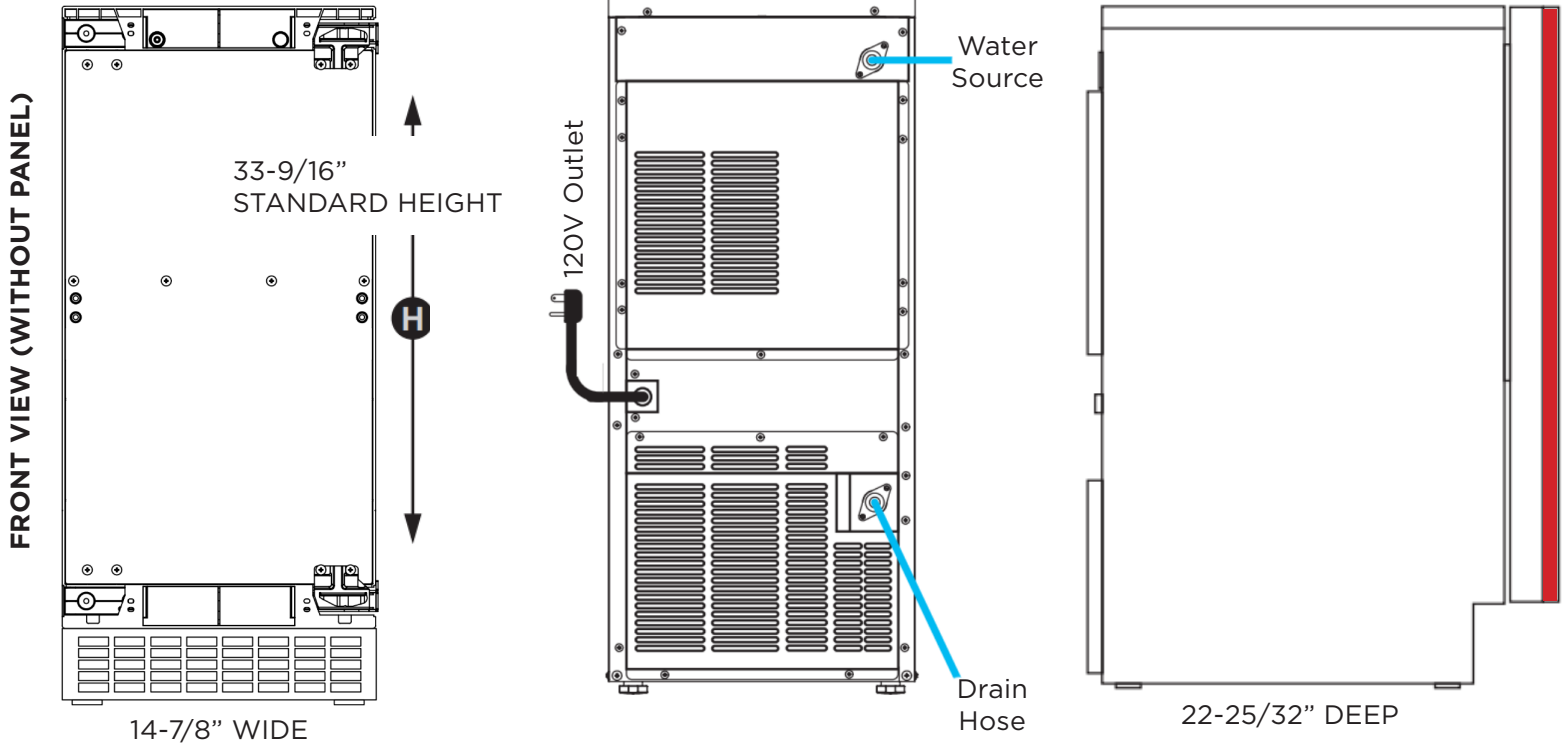

XOUIM1585NO

15" PANEL READY NUGGET ICE MAKER

LIFESTYLE UNDERCOUNTER REFRIGERATION

XOUIM1585NO

- Articulated Hinges - Seamless Integration
- Elegant 6-Color LED Lighting
- Stores 25lbs a Day
- Optional SS Door w/Handle

Choosing the right ice matters.

WORLD CLASS SERVICE | COMPREHENSIVE WARRANTIES

OUR LASTING COMMITMENT TO YOU

FEATURES

CAPACITY

85lbs of nugget ice per day.
25lbs ice storage

FEATURES

- Panel Ready (Panel/Handle Not Included)
- Articulated hinges for Seamless Integration
- Automatically produces up to 85lbs of nugget ice per day
- Elegant 6-color Interior Illumination
- Intuitive digital touch controls
- 6 1/2' Power Cord w/ low profile 90° flat plug
- Available in ADA Height

SPECIFICATIONS

ELECTRICAL 120V 60HZ 3.3 AMP*

DIMENSIONS H 33*9/16"
W 14 -7/8"
D 23-25/32"

ROUGH IN H 34 1/4" min
W 15"
D 24"

REFRIGERANT R134a

OPTIONAL

XOUI15SD
15" SS Door and 2 style handles for XOUI1585

XOUI1585NOA
15" Nugget Ice Maker
ADA Height

ROUGH-IN DIMENSIONS

All XO undercounter units arrive pre-wired with low profile plugs for easy installation

Need more space - Cut into an adjoining cabinet to reach an outlet there

When installing with The hinge side next to a wall - Leave adequate space for your door handle.