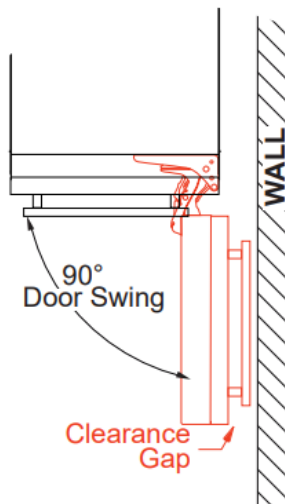

Choosing the right ice matters.

WORLD CLASS SERVICE | COMPREHENSIVE WARRANTIES

OUR LASTING COMMITMENT TO YOU

FEATURES

CAPACITY

85lbs of nugget ice per day.
25lbs ice storage

FEATURES

- Panel Ready (Panel/Handle Not Included)
- Articulated hinges for Seamless Integration
- Automatically produces up to 85lbs of nugget ice per day
- Elegant 6-color Interior Illumination
- Intuitive digital touch controls
- 6 1/2' Power Cord w/ low profile 90° flat plug
- Available in ADA Height

SPECIFICATIONS

ELECTRICAL 120V 60HZ 3.3 AMP*

DIMENSIONS H 33*9/16"
W 14 -7/8"
D 23-25/32"

ROUGH IN H 34 1/4" min
W 15"
D 24"

REFRIGERANT R134a

OPTIONAL

XOUI15SD
15" SS Door and 2 style handles for XOUI1585

XOUI1585NOA
15" Nugget Ice Maker
ADA Height

ROUGH-IN DIMENSIONS

All XO undercounter units arrive pre-wired with low profile plugs for easy installation

Need more space - Cut into an adjoining cabinet to reach an outlet there

When installing with The hinge side next to a wall - Leave adequate space for your door handle.