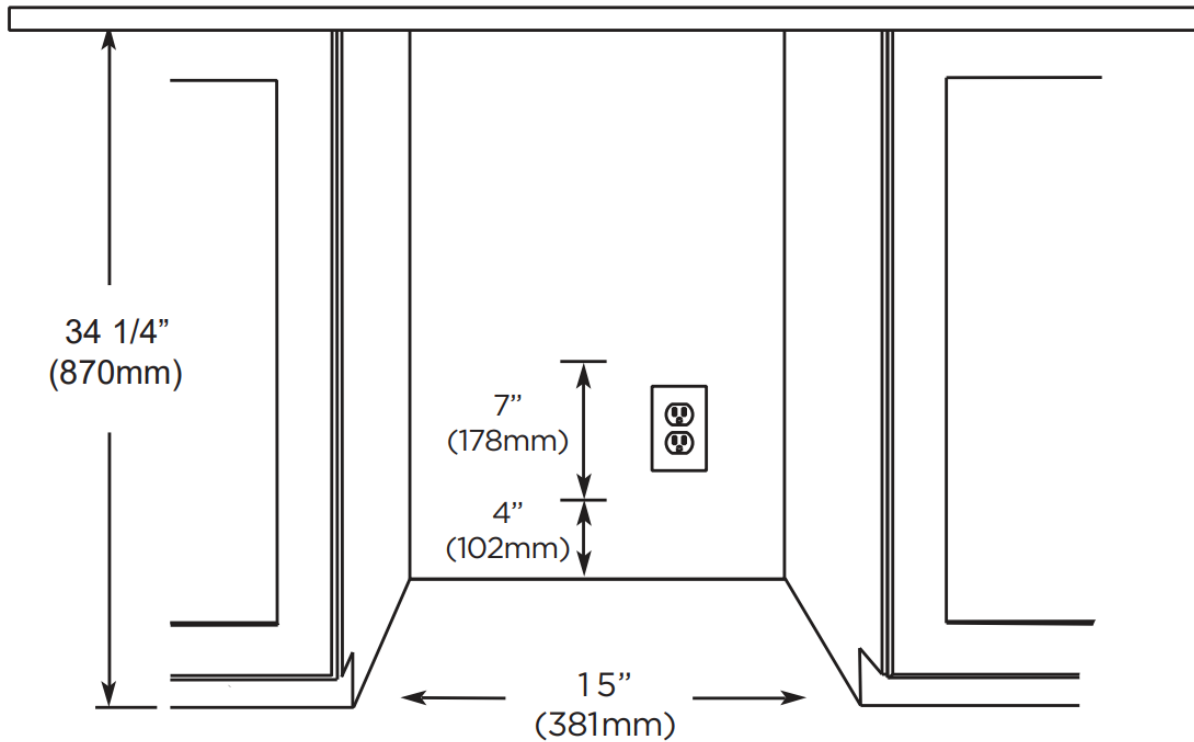

SPECIFICATIONS

ELECTRICAL 120V 60HZ 3.3 AMP*

DIMENSIONS H 33*9/16"
W 14 -7/8"
D 23-25/32"

ROUGH IN H 34 1/4" min
W 15"
D 24"

REFRIGERANT R134a

OPTIONAL

XOUI15SD
15" SS Door and 2 style handles for XOUI1585

XOUI1585NOA
15" Nugget Ice Maker
ADA Height

ROUGH-IN DIMENSIONS

All XO undercounter units arrive pre-wired with low profile plugs for easy installation

Need more space - Cut into an adjoining cabinet to reach an outlet there

When installing with The hinge side next to a wall - Leave adequate space for your door handle.