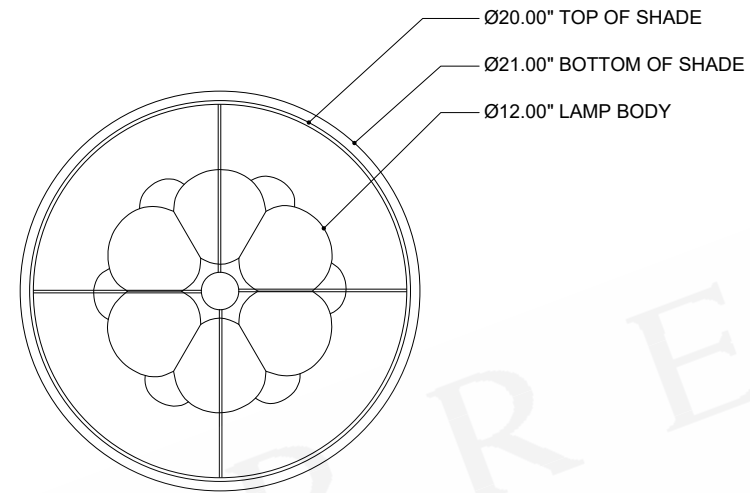

ITEM: 6000-0969

Overall Dimensions

Height: 35.5"

Diameter: 21"

TOP VIEW

FRONT VIEW