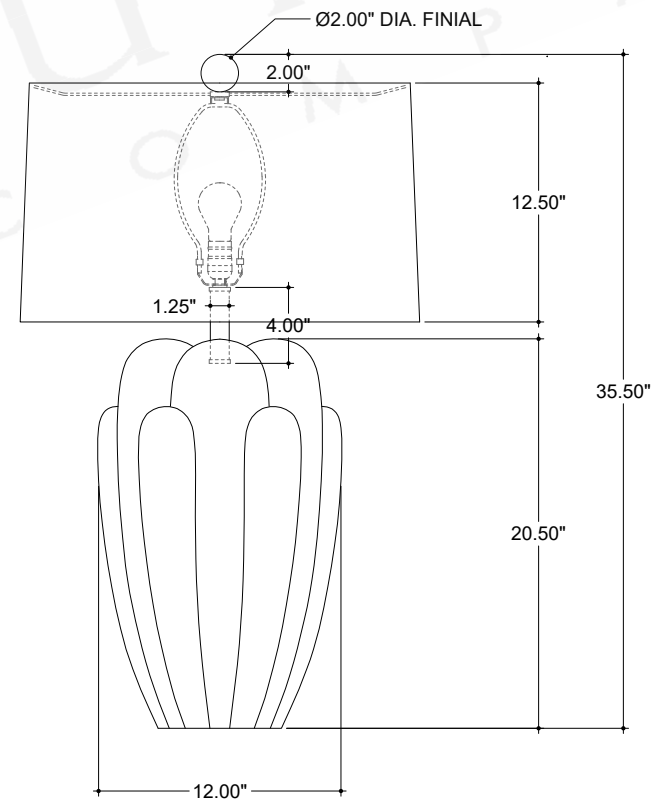

ITEM: 6000-0969

Overall Dimensions

Height: 35.5"

Diameter: 21"

TOP VIEW

FRONT VIEW