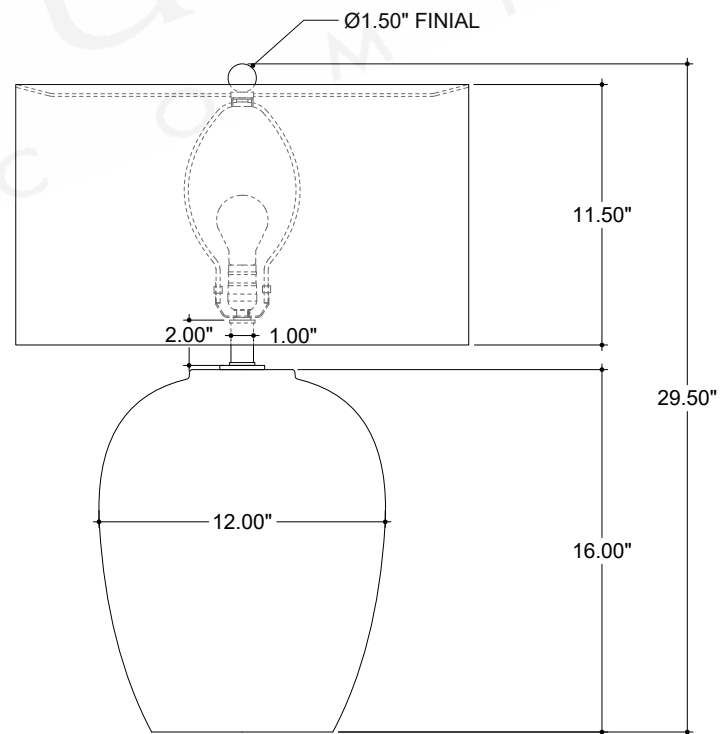

ITEM: 6000-0981

Overall Dimensions

Height: 29.5"

Diameter: 20"

TOP VIEW

FRONT VIEW