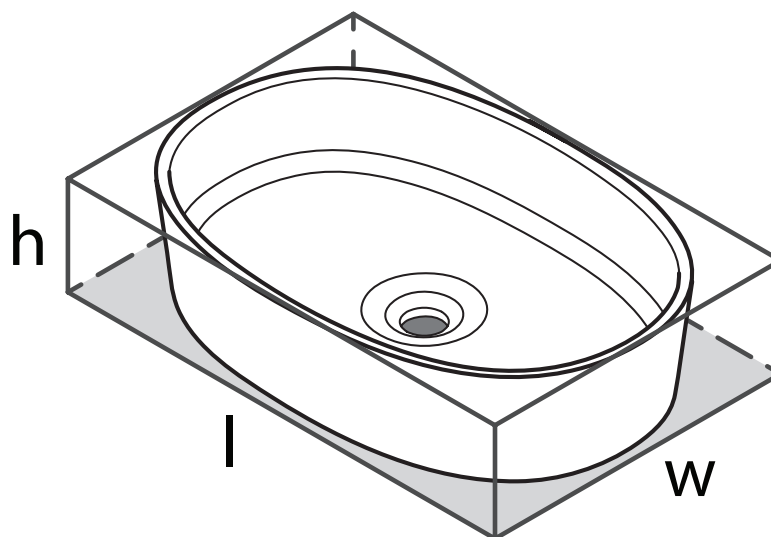

## ios

21" x 14" Oval Vessel Lavatory Sink

**MODEL:** IOS-54

$l = 540\text{mm}/21\frac{1}{4}"$

$w = 362\text{mm}/14\frac{1}{4}"$

$h = 125\text{mm}/4\frac{7}{8}"$

**For warranty or additional information, contact:**