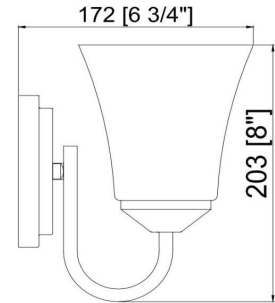

Torino I-Light Wall Light
Brushed Bronze

SPECIFICATIONS

MOUNTING:	Wall Sconce	LED BRIGHTNESS (LUMENS):	N/A
SLOPED CEILING ADAPTABLE:	N/A	LED COLOR CORRELATED TEMPERATURE (CCT):	N/A
LAMP TYPE 1:	1 lamp 60W Incandescent	LED COLOR RENDERING INDEX (CRI):	N/A
BULB INCLUDED:	N/A	LED EFFICACY:	N/A
WATTS PER BULB:	60W	LED AVERAGE RATED LIFE:	N/A
TOTAL WATTAGE:	60W	ENERGY EFFICIENT:	No
DIMMABLE:	Yes	LIGHTING AMPS:	N/A
MATERIAL CONSTRUCTION:	Steel	VOLTAGE:	120V
ASSEMBLED DIMENSIONS:	8" H x 5" L x 6.75" D		
WEIGHT:	2.10 lbs.		
BACKPLATE DIMENSIONS:	N/A		
CANOPY/PLATE DIMENSIONS:	N/A		
GLASS/SHADE DIMENSIONS:	N/A		
GLASS/SHADE MATERIAL:	Glass		
GLASS/SHADE TYPE:	N/A		
GLASS/SHADE COLOR:	N/A		