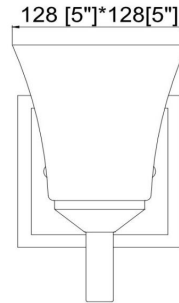

Torino I-Light Wall Light
Brushed Bronze

SPECIFICATIONS

MOUNTING:	Wall Sconce	LED BRIGHTNESS (LUMENS):	N/A
SLOPED CEILING ADAPTABLE:	N/A	LED COLOR CORRELATED TEMPERATURE (CCT):	N/A
LAMP TYPE 1:	1 lamp 60W Incandescent	LED COLOR RENDERING INDEX (CRI):	N/A
BULB INCLUDED:	N/A	LED EFFICACY:	N/A
WATTS PER BULB:	60W	LED AVERAGE RATED LIFE:	N/A
TOTAL WATTAGE:	60W	ENERGY EFFICIENT:	No
DIMMABLE:	Yes	LIGHTING AMPS:	N/A
MATERIAL CONSTRUCTION:	Steel	VOLTAGE:	120V
ASSEMBLED DIMENSIONS:	8" H x 5" L x 6.75" D		
WEIGHT:	2.10 lbs.		
BACKPLATE DIMENSIONS:	N/A		
CANOPY/PLATE DIMENSIONS:	N/A		
GLASS/SHADE DIMENSIONS:	N/A		
GLASS/SHADE MATERIAL:	Glass		
GLASS/SHADE TYPE:	N/A		
GLASS/SHADE COLOR:	N/A		