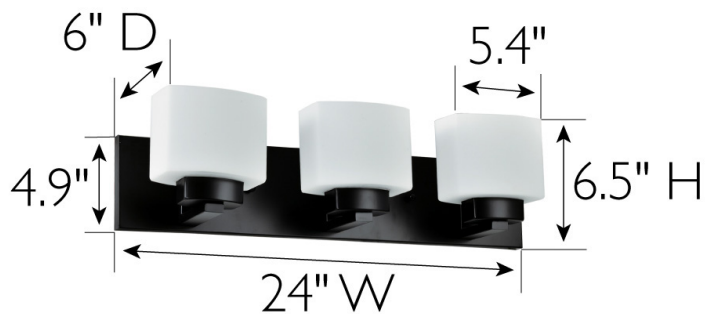

Dove Creek 3-Light Dimmable Vanity Light

Matte Black

SPECIFICATIONS

MOUNTING:	Wall Mount	LED BRIGHTNESS (LUMENS):	N/A
SLOPED CEILING ADAPTABLE:	No	LED COLOR CORRELATED TEMPERATURE (CCT):	N/A
LAMP TYPE:	Maximum 60W Medium Base Bulb	LED COLOR RENDERING INDEX (CRI):	N/A
BULB INCLUDED:	No	LED EFFICACY:	N/A
WATTS PER BULB:	60W	LED AVERAGE RATED LIFE:	N/A
TOTAL WATTAGE:	180W	ENERGY EFFICIENT:	No
DIMMABLE:	Yes	LIGHTING AMPS:	N/A
MATERIAL CONSTRUCTION:	Steel	VOLTAGE:	120V
ASSEMBLED DIMENSIONS:	6.5" H x 24" L x 6" D		
WEIGHT:	6.5 lbs.		
BACKPLATE DIMENSIONS:	4.92" H x 24" W		
CANOPY/PLATE DIMENSIONS:	N/A		
GLASS/SHADE DIMENSIONS:	4.4" H x 5.4" L x 3.8" D		
GLASS/SHADE MATERIAL:	Glass		
GLASS/SHADE TYPE:	Frosted		
GLASS/SHADE COLOR:	White		