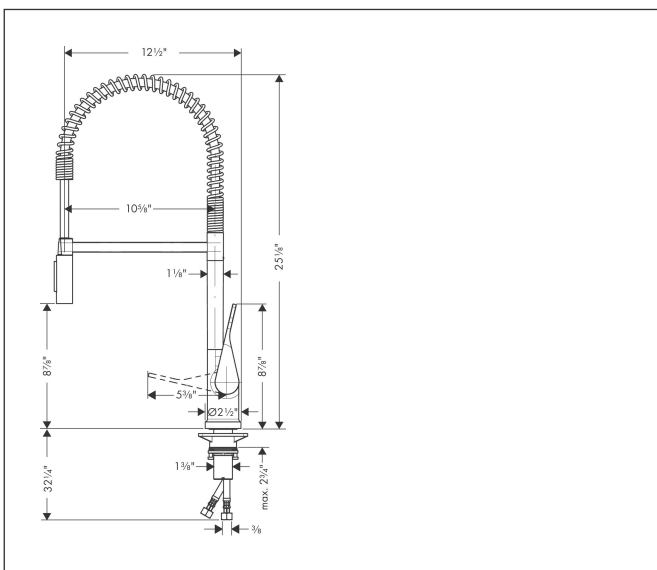

Brand	AXOR
Art. Name	AXOR Citterio Semi-Pro Kitchen Faucet 2-Spray, 1.75 GPM
Art. Nr.	39840251
Surface	brushed gold optic
Pos.	1

Product Picture

Features

- Projection: 270 mm
- Swivel range 360°
- Laminar spray, Needle spray
- Toggle spray diverter
- Deck mounted
- Flow: 1.75 GPM (6.6 L/Min)
- Ceramic cartridge
- 3/8" connections
- Integrated double backflow prevention

Drawing

Technology

Spray Types