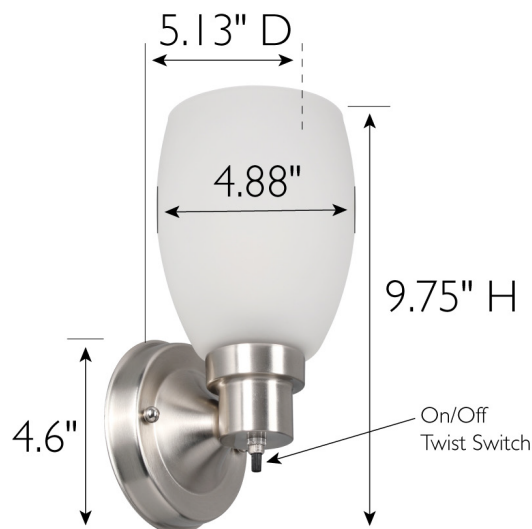

Lydia I-Light Dimmable Wall Light Satin Nickel

SPECIFICATIONS

MOUNTING:	Wall Mount	LED BRIGHTNESS (LUMENS):	N/A
SLOPED CEILING ADAPTABLE:	No	LED COLOR CORRELATED TEMPERATURE (CCT):	N/A
LAMP TYPE 1:	Maximum 60W Medium Base Bulb	LED COLOR RENDERING INDEX (CRI):	N/A
BULB INCLUDED:	No	LED EFFICACY:	N/A
WATTS PER BULB:	60W	LED AVERAGE RATED LIFE:	N/A
TOTAL WATTAGE:	60W	ENERGY EFFICIENT:	No
DIMMABLE:	Yes	LIGHTING AMPS:	N/A
MATERIAL CONSTRUCTION:	Steel	VOLTAGE:	120V
ASSEMBLED DIMENSIONS:	9.75" H x 4.88" L x 5.125" D		
WEIGHT:	1.83 lbs.		
BACKPLATE DIMENSIONS:	4.6" W x 4.6" D		
CANOPY/PLATE DIMENSIONS:	N/A		
GLASS/SHADE DIMENSIONS:	6.125" H x 5.125" L x 5.125" D		
GLASS/SHADE MATERIAL:	Glass		
GLASS/SHADE TYPE:	Frosted		
GLASS/SHADE COLOR:	White		