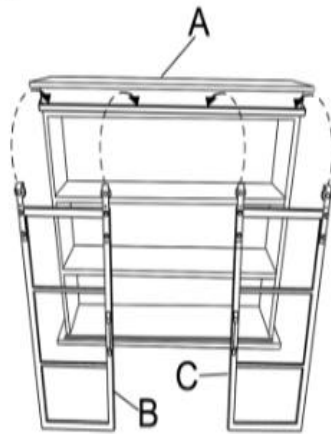

ASSEMBLY INSTRUCTIONS

ITEM NO: 218169

Parts required

1		Bolt	Φ5*16MML	4pcs
---	---	------	----------	------

1.

2.

3.