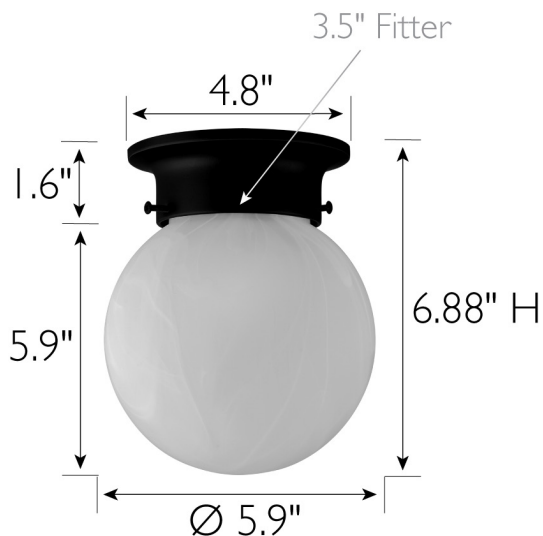

Millbridge I-Light Dimmable Ceiling Light
Matte Black

SPECIFICATIONS

MOUNTING:	Flush Mount	LED BRIGHTNESS (LUMENS):	N/A
SLOPED CEILING ADAPTABLE:	No	LED COLOR CORRELATED TEMPERATURE (CCT):	N/A
LAMP TYPE:	Maximum 60W Medium Base Bulb	LED COLOR RENDERING INDEX (CRI):	N/A
BULB INCLUDED:	No	LED EFFICACY:	N/A
WATTS PER BULB:	60W	LED AVERAGE RATED LIFE:	N/A
TOTAL WATTAGE:	60W	ENERGY EFFICIENT:	No
DIMMABLE:	Yes	LIGHTING AMPS:	0.5
MATERIAL CONSTRUCTION:	Glass	VOLTAGE:	120V
ASSEMBLED DIMENSIONS:	6.88" H x 5.9" L x 5.9" D		
WEIGHT:	1.65 lbs.		
BACKPLATE DIMENSIONS:	N/A		
CANOPY/PLATE DIMENSIONS:	1.6" H x 4.8" W x 4.8" D		
GLASS/SHADE DIMENSIONS:	5.9" H x 5.9" L x 5.9" D		
GLASS/SHADE MATERIAL:	Glass		
GLASS/SHADE TYPE:	Alabaster		
GLASS/SHADE COLOR:	White		