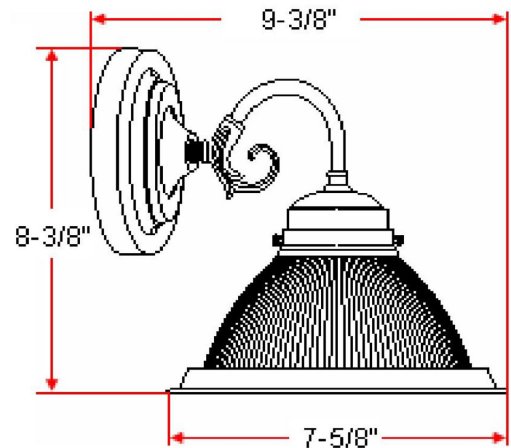

Millbridge I-Light Wall Sconce
Polished Brass

SPECIFICATIONS

MOUNTING:	Wall Mount	LED BRIGHTNESS (LUMENS):	N/A
SLOPED CEILING ADAPTABLE:	No	LED COLOR CORRELATED TEMPERATURE (CCT):	N/A
LAMP TYPE 1:	1 lamp 60W Incandescent A19	LED COLOR RENDERING INDEX (CRI):	N/A
BULB INCLUDED:	No	LED EFFICACY:	N/A
WATTS PER BULB:	60W	LED AVERAGE RATED LIFE:	N/A
TOTAL WATTAGE:	60W	ENERGY EFFICIENT:	No
DIMMABLE:	Yes	LIGHTING AMPS:	N/A
MATERIAL CONSTRUCTION:	Steel	VOLTAGE:	120V
ASSEMBLED DIMENSIONS:	8.4" H x 9.4" L x 7.6" D		
WEIGHT:	2.41 lbs.		
BACKPLATE DIMENSIONS:	5.25" H x 5.25" W		
CANOPY/PLATE DIMENSIONS:	N/A		
GLASS/SHADE DIMENSIONS:	3.7" H x 6.5" L x 6.5" D		
GLASS/SHADE MATERIAL:	Glass		
GLASS/SHADE TYPE:	Ribbed		
GLASS/SHADE COLOR:	Clear		