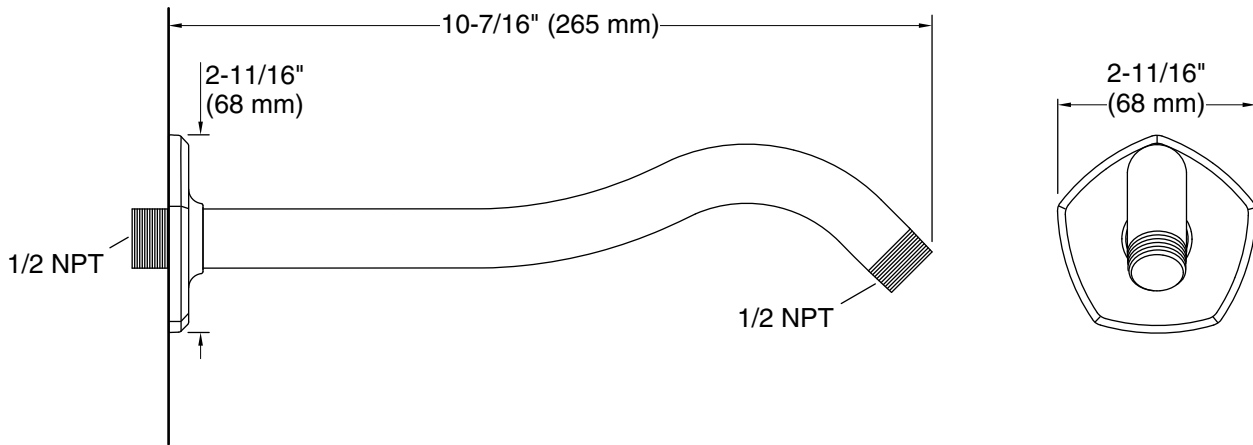

### Features

- Part of the Occasion bathroom faucet and accessory collection
- 10-1/2" (267 mm) x 2-3/4" (70 mm) x 2-3/4" (70 mm)

### Installation

- 1/2" -14 NPT connection
- Wall-mount

**Technical Information**

All product dimensions are nominal.

**Spout:**