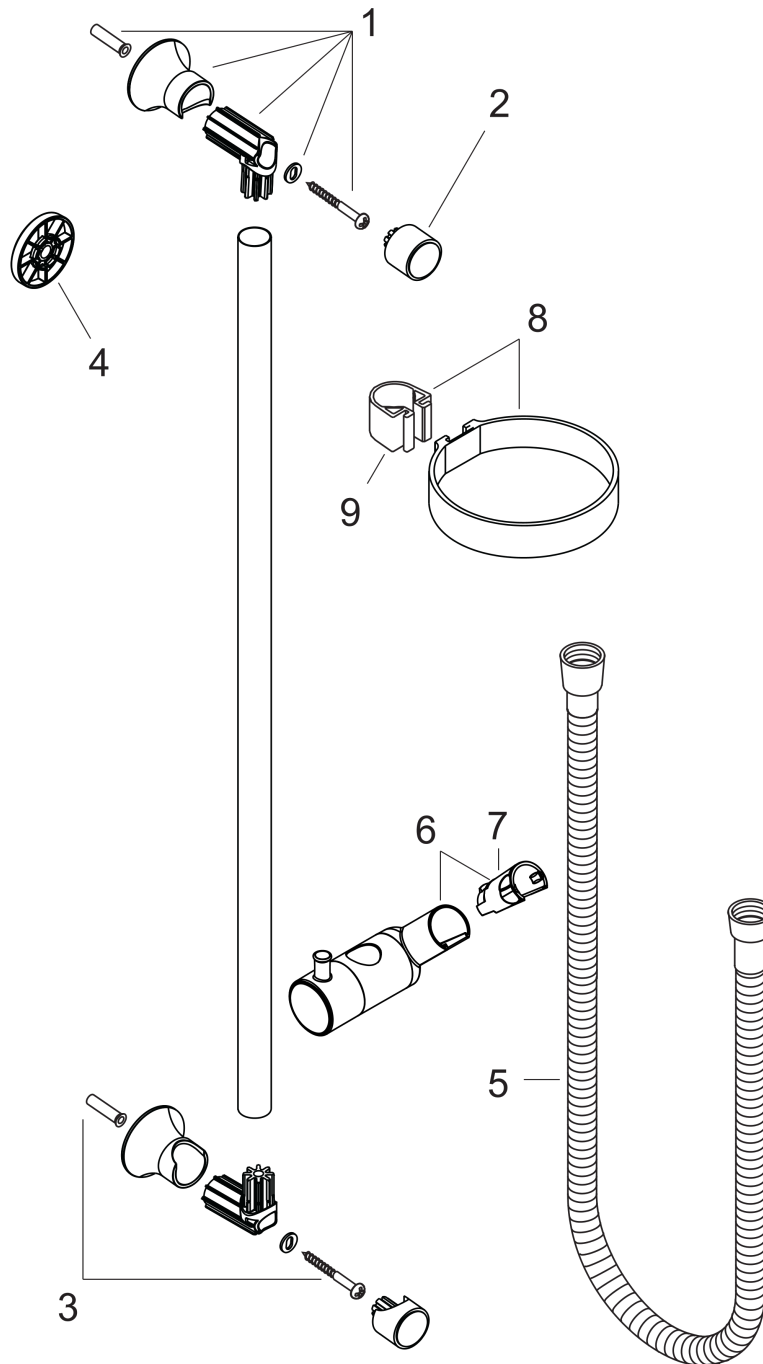

Unica
Wallbar Classic, 24"
 Finishes : **brushed nickel** Part no. : **27617820**

Description

Features

- Consists of: Wallbar, Handshower hose, Slider
- Brass wallbar
- Angle-adjustable holder pivots left and right, slides easily and locks in place

Item details

List Price \$ 335.00

Compliance

Product image

Scale drawing

Unica
 Wallbar Classic, 24"
 Finishes : brushed nickel Part no. : 27617820

Exploded drawing

Year of production: >04/08

Unica

Wallbar Classic, 24"

Finishes : **brushed nickel** Part no. : **27617820**

Spare parts list

Year of production: >04/08

Pos.	Description	Part no.	Price	PU
1	wall support	95171000	-	1
2	cover	95129820	-	1
3	mounting set	96179000	-	1
4	tile-matching-disk	98992820	-	1
5	shower hose 1,60 m	28116830	-	1
6	support, assy	95172820	-	1
7	guide	98918000	-	1
8	shelf Casetta	28678000	-	1
9	clip for Casetta, Ø 22 mm	96189000	-	1
a	shower hose 1,60 m	28276823	-	1
b	seal	98058000	-	1