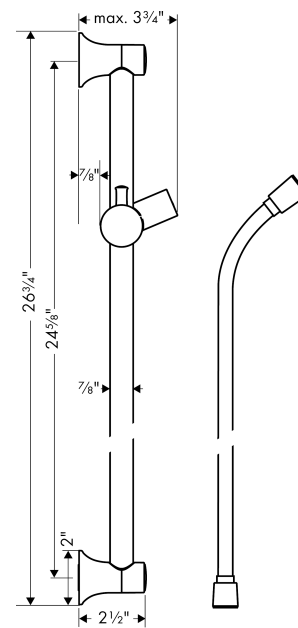

Unica
Wallbar Classic, 24"
 Finishes : **brushed nickel** Part no. : **27617820**

Description

Features

- Consists of: Wallbar, Handshower hose, Slider
- Brass wallbar
- Angle-adjustable holder pivots left and right, slides easily and locks in place

Item details

List Price \$ 335.00

Compliance

Product image

Scale drawing

Unica
 Wallbar Classic, 24"
 Finishes : brushed nickel Part no. : 27617820

Exploded drawing

Year of production: >04/08

Unica

Wallbar Classic, 24"

Finishes : **brushed nickel** Part no. : **27617820**

Spare parts list

Year of production: >04/08

Pos.	Description	Part no.	Price	PU
1	wall support	95171000	-	1
2	cover	95129820	-	1
3	mounting set	96179000	-	1
4	tile-matching-disk	98992820	-	1
5	shower hose 1,60 m	28116830	-	1
6	support, assy	95172820	-	1
7	guide	98918000	-	1
8	shelf Casetta	28678000	-	1
9	clip for Casetta, Ø 22 mm	96189000	-	1
a	shower hose 1,60 m	28276823	-	1
b	seal	98058000	-	1