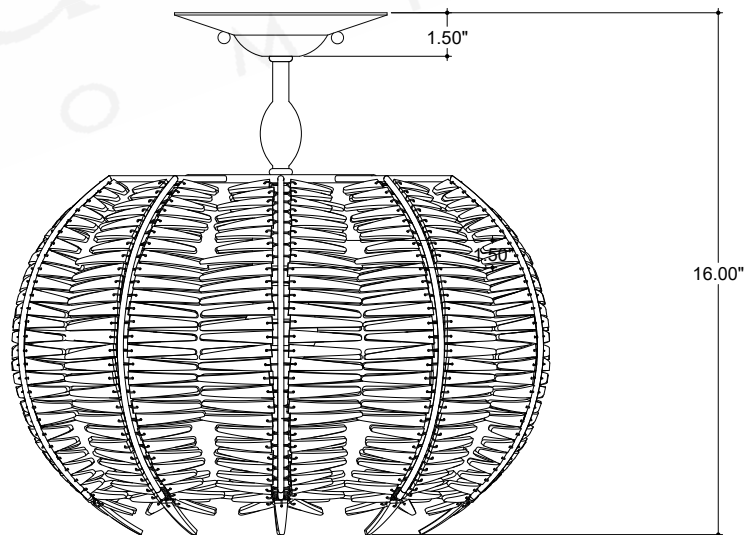

ITEM: 9000-1258

Overall Dimensions

Height: 16"

Diameter: 15.75"

TOP VIEW

FRONT VIEW