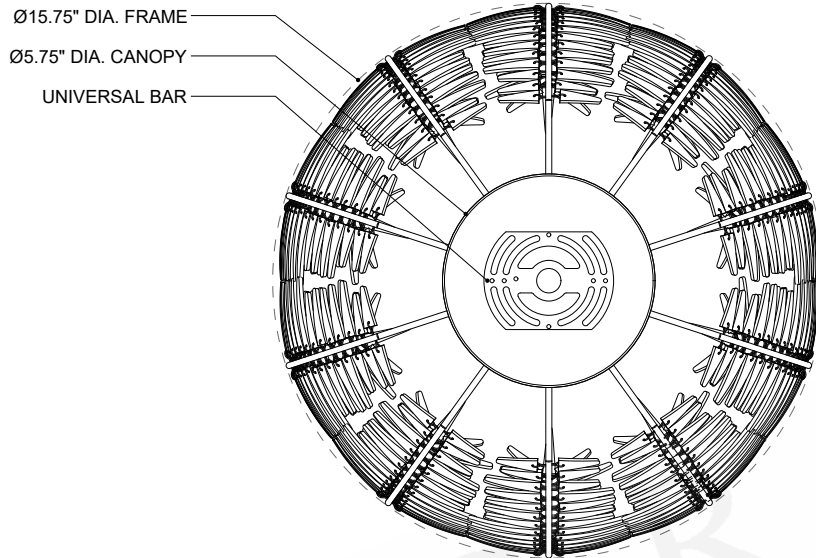

ITEM: 9000-1258

Overall Dimensions

Height: 16"

Diameter: 15.75"

TOP VIEW

FRONT VIEW