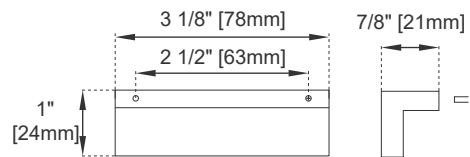

## Dimension

Width: 15"  
Depth: 14-7/8"  
Height: 33-1/4"

# JAMES MARTIN VANITIES

E444-BC15-GW

Top View

Front View

Knob

All dimensions are nominal  
Diagrams are of cabinet only—James Martin Optional Countertops are not shown

Visit website for warranty and installation information  
[www.jamesmartinvanities.com](http://www.jamesmartinvanities.com)

# JAMES MARTIN VANITIES

E444-BC15-GW

Back View

Side View

All dimensions are nominal  
Diagrams are of cabinet only—James Martin Optional Countertops are not shown

Visit website for warranty and installation information  
[www.jamesmartinvanities.com](http://www.jamesmartinvanities.com)