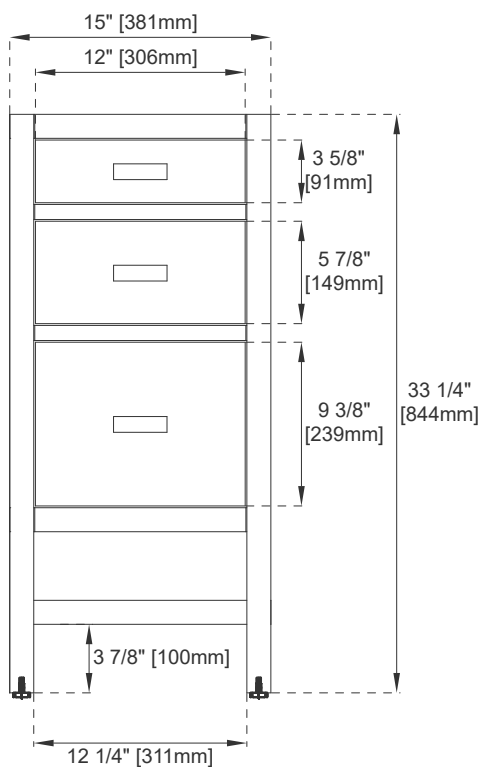

## Features and Materials

Solids: Yellow Poplar  
Panels: MDF  
Installation Type: Floor Standing  
Cabinet Top Included: NO, Optional 3cm Tops Available  
Number of Doors: 0  
Number of Drawers: Three  
Assembly Required: No  
Drawer Box Material and Construction: 15mm Poplar /English Dovetail  
Joinery Hardware Material and Finish: Zinc Alloy in Burnished Nickel Color  
Full Extension, Soft Close Glides  
Aluminum Laminate Drawer Liners  
Adjustable Levelers

## Dimension

Width: 15"  
Depth: 14-7/8"  
Height: 33-1/4"

# 15" ADDISON BASE CABINET

# JAMES MARTIN VANITIES

E444-BC15-GW

Top View

Front View

Knob

All dimensions are nominal  
Diagrams are of cabinet only—James Martin Optional Countertops are not shown

Visit website for warranty and installation information  
[www.jamesmartinvanities.com](http://www.jamesmartinvanities.com)