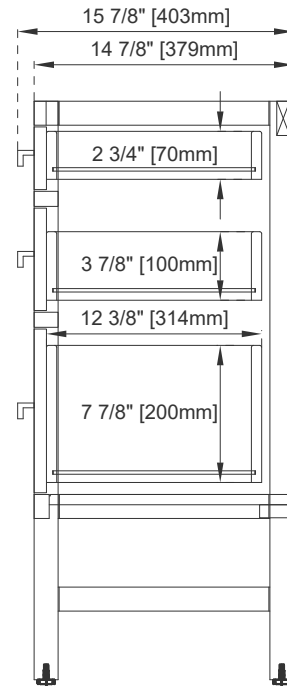

## Dimension

Width: 15"  
Depth: 14-7/8"  
Height: 33-1/4"

# JAMES MARTIN VANITIES

E444-BC15-GW

Top View

Front View

Knob

All dimensions are nominal  
Diagrams are of cabinet only—James Martin Optional Countertops are not shown

Visit website for warranty and installation information  
[www.jamesmartinvanities.com](http://www.jamesmartinvanities.com)

# 15" ADDISON BASE CABINET

# JAMES MARTIN VANITIES

E444-BC15-GW

Back View

Side View

All dimensions are nominal  
Diagrams are of cabinet only—James Martin Optional Countertops are not shown

Visit website for warranty and installation information  
[www.jamesmartinvanities.com](http://www.jamesmartinvanities.com)