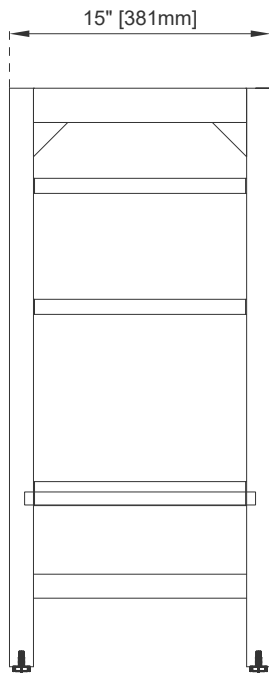

## Dimension

Width: 15"  
Depth: 14-7/8"  
Height: 33-1/4"

# JAMES MARTIN VANITIES

E444-BC15-GW

Top View

Front View

Knob

All dimensions are nominal  
Diagrams are of cabinet only—James Martin Optional Countertops are not shown

Visit website for warranty and installation information  
[www.jamesmartinvanities.com](http://www.jamesmartinvanities.com)

# 15" ADDISON BASE CABINET

# JAMES MARTIN VANITIES

E444-BC15-GW

Back View

Side View

All dimensions are nominal  
Diagrams are of cabinet only—James Martin Optional Countertops are not shown

Visit website for warranty and installation information  
[www.jamesmartinvanities.com](http://www.jamesmartinvanities.com)