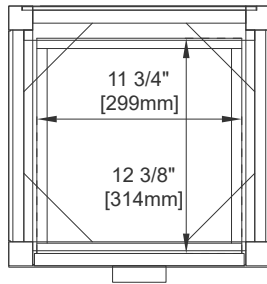

15" ADDISON BASE CABINET

JAMES MARTIN VANITIES

E444-BC15-GW

Top View