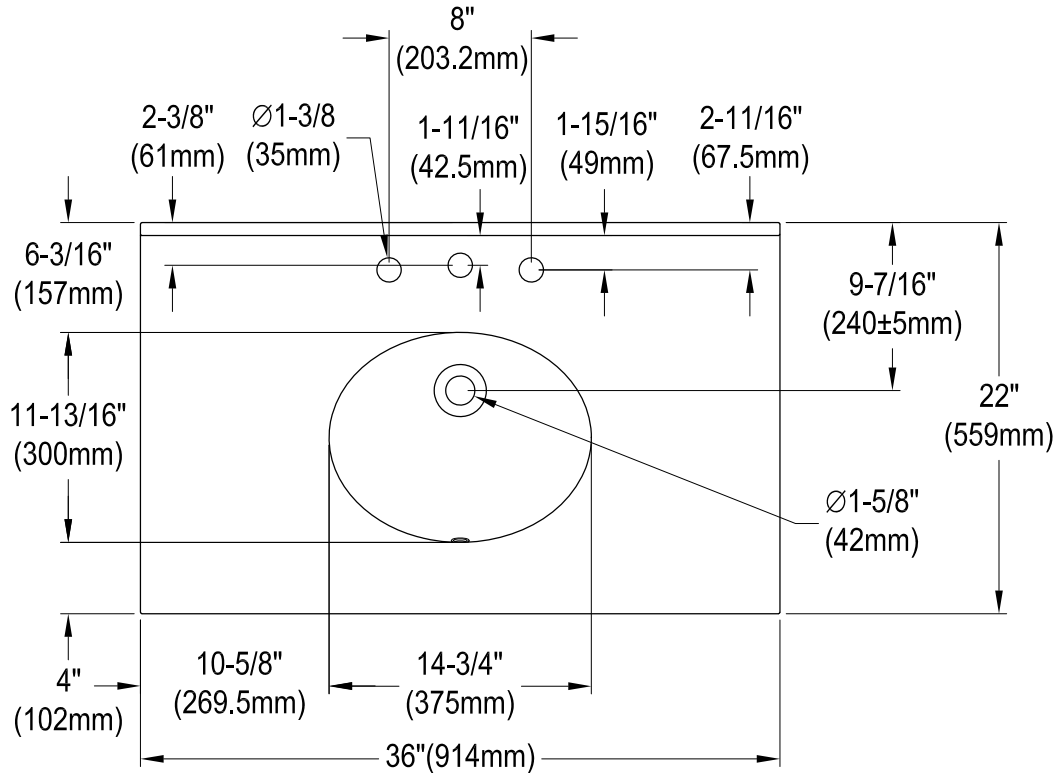

# KVPK3622K38

36" x 22" Black Granite Vanity Top With Oval Sink

**Drain Hole Size**  
(Scale 2:1)

## VSPLBRKT (1 pc)