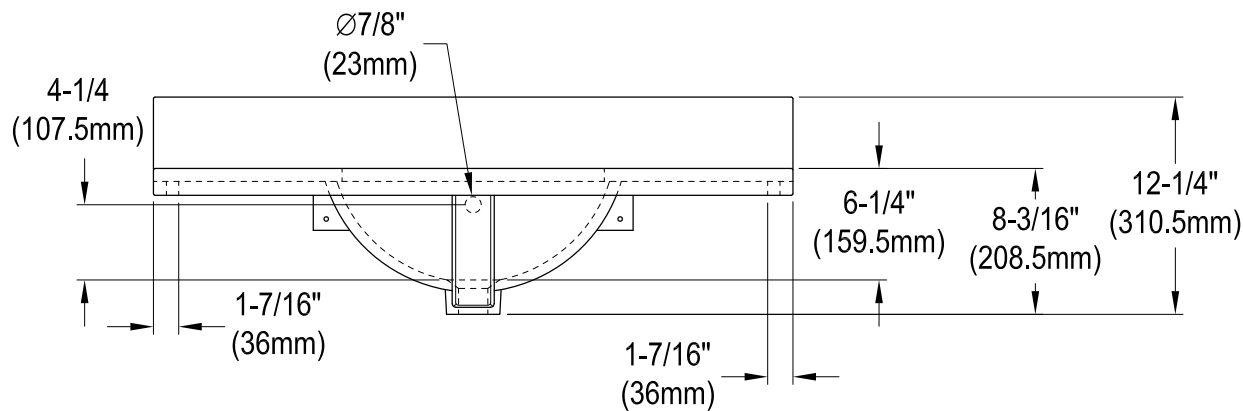

# KVPK3622K38

36" x 22" Black Granite Vanity Top With Oval Sink

**Drain Hole Size**  
(Scale 2:1)

## VSPLBRKT (1 pc)