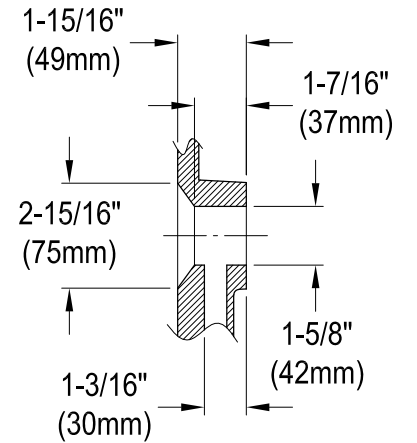

# KVPK3622K38

36" x 22" Black Granite Vanity Top With Oval Sink

**Drain Hole Size**  
(Scale 2:1)

## VSPLBRKT (1 pc)