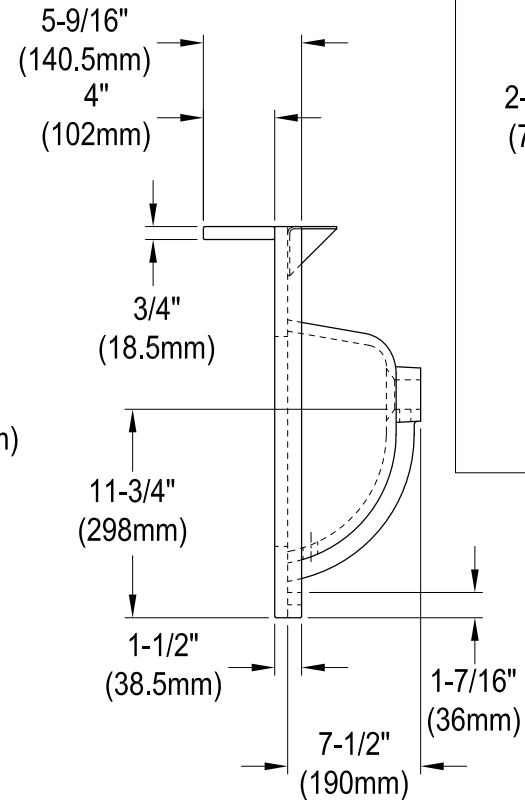

# KVPK3622K38

36" x 22" Black Granite Vanity Top With Oval Sink

**Drain Hole Size**  
(Scale 2:1)

## VSPLBRKT (1 pc)