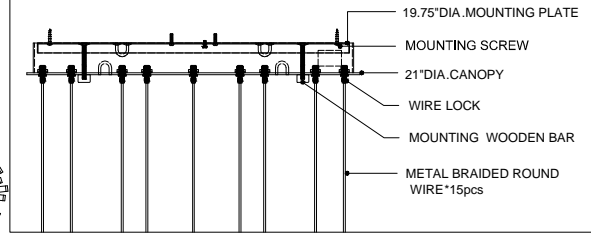

21"DIA*2.0"H.CANOPY
 19.75"DIA*0.75"H. MOUNTING
 PLATE COVER
 6.0"DIA*7.0"H. SHADE

TOP VIEW

CANOPY DETAIL

FRONT VIEW