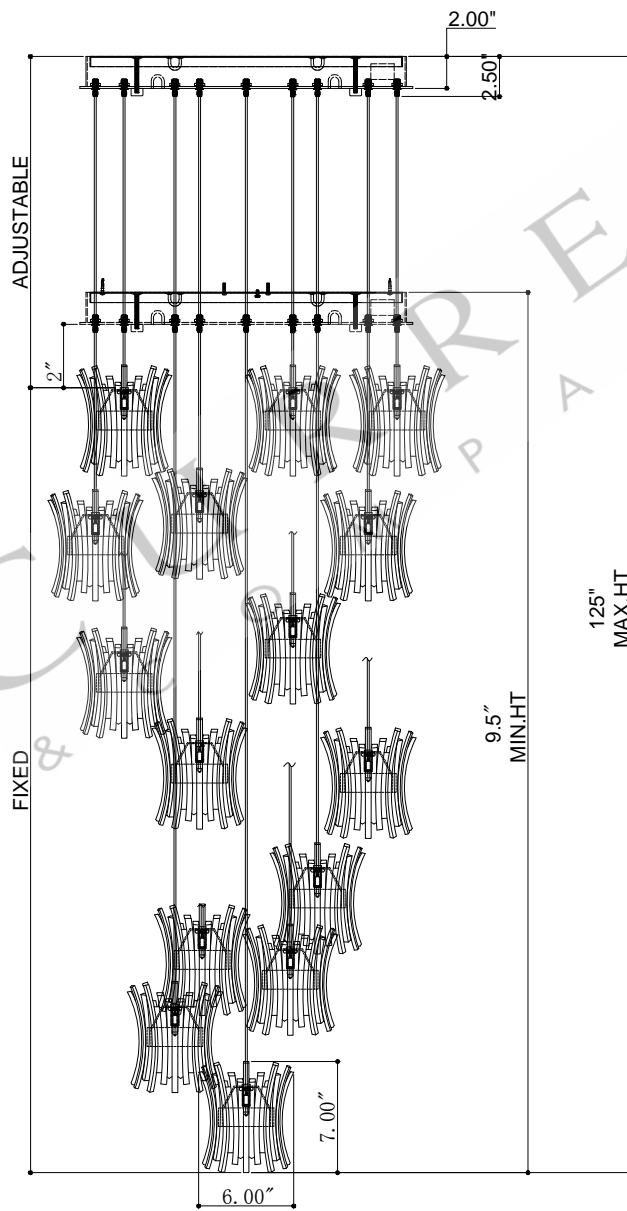

21"DIA*2.0"H.CANOPY
 19.75"DIA*0.75"H. MOUNTING
 PLATE COVER
 6.0"DIA*7.0"H. SHADE

TOP VIEW

CANOPY DETAIL

FRONT VIEW