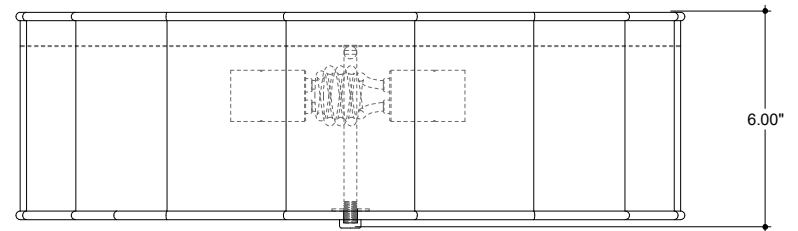

TOP VIEW

CANOPY DETAIL

FRONT VIEW

9999-0046

ALL WORK © 2018 CURREY & COMPANY