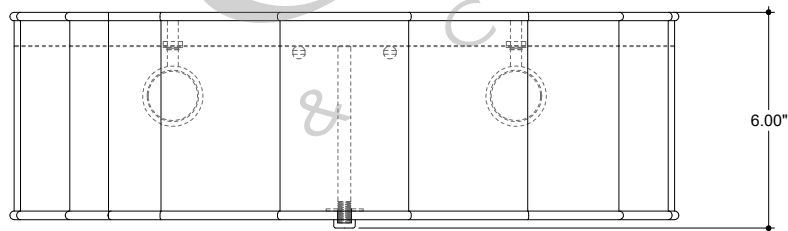

TOP VIEW

CANOPY DETAIL

FRONT VIEW

9999-0046

ALL WORK © 2018 CURREY & COMPANY