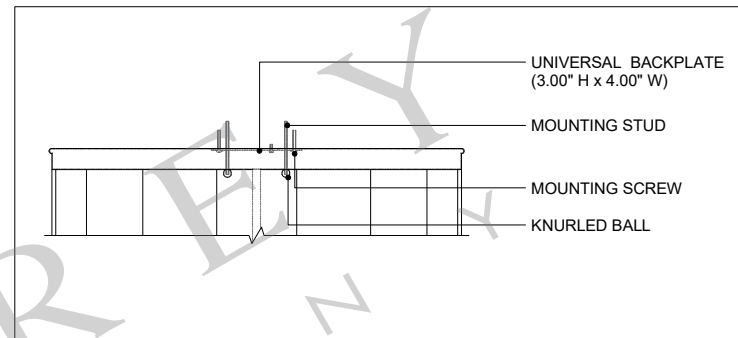

TOP VIEW

CANOPY DETAIL

FRONT VIEW

9999-0046

ALL WORK © 2018 CURREY & COMPANY