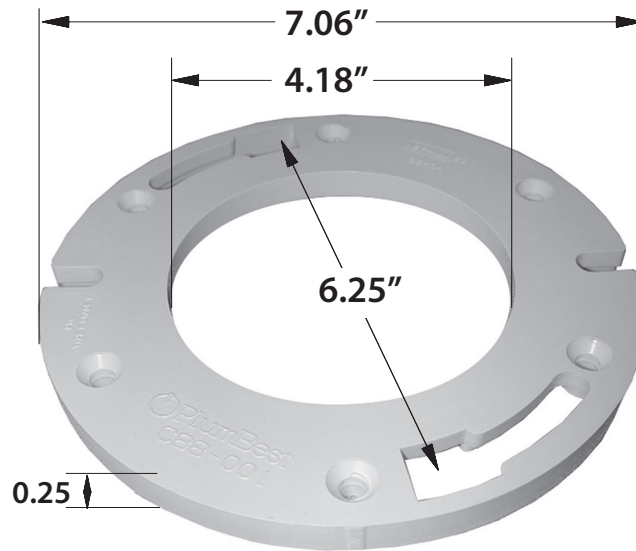

PART NO. C88500C

COMPLETE CLOSET FLANGE EXTENSION KIT WITH CAULK

- Three 1/4" extenders for easy adjustment
- Two 3-1/2" closet bolts with washers and nuts
- Adhesive caulk
- All hardware included

Extenders (3)