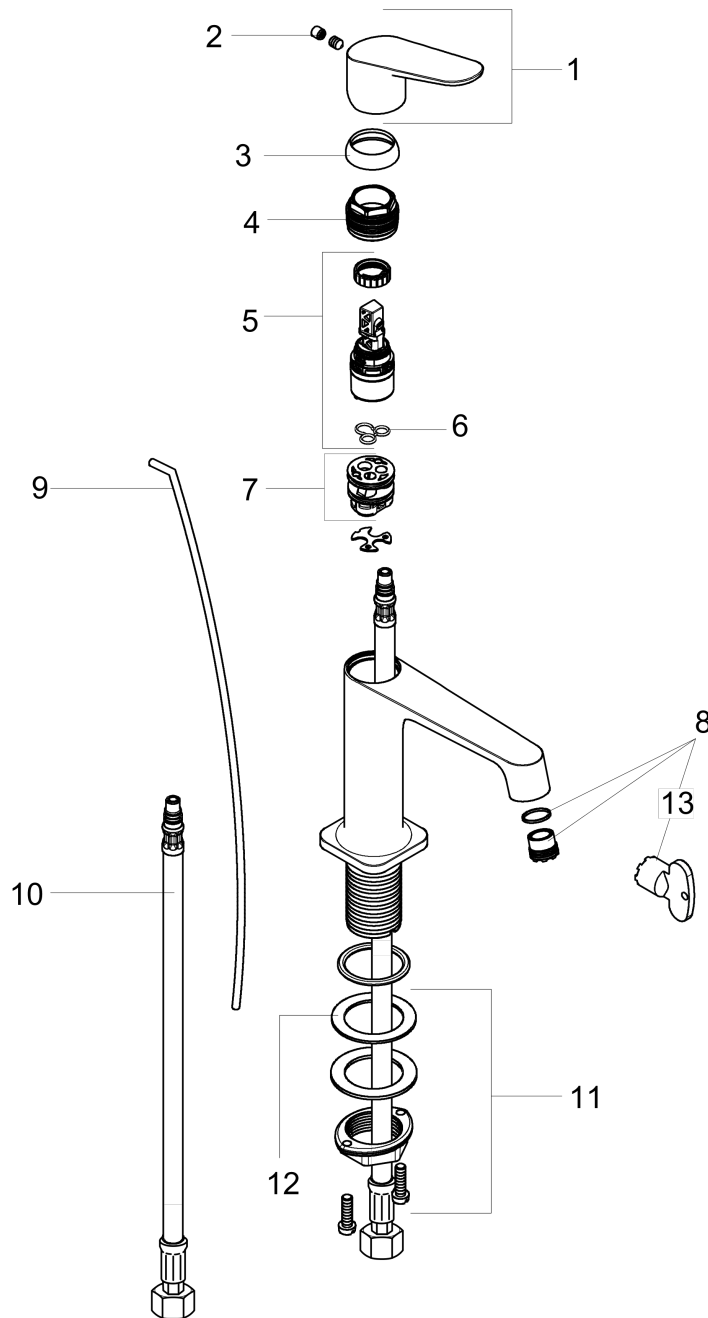

**AXOR Citterio M**  
**Single-Hole Faucet 70 with Pop-Up Drain, 1.2 GPM**  
Finishes : **brushed nickel**    Part no. : **34016821**

## Exploded drawing

Year of production: >07/16

**AXOR Citterio M**  
**Single-Hole Faucet 70 with Pop-Up Drain, 1.2 GPM**  
 Finishes : **brushed nickel**    Part no. : **34016821**

## Spare parts list

Year of production: >07/16

Pos.	Description	Part no.	PC	PU
1	handle	34093820	0	1
2	screw cover	96762000	0	1
3	flange	98863820	0	1
4	nut	98864000	0	1
5	cartridge, assy	95973001	0	1
6	seal	98865000	0	1
7	adapter for cartridge	98866000	0	1
8	aerator M16,5x1 (4,5 l/min)	92875000	0	1
9	pull rod	96923820	0	1
10	connection hose 18½" M8x0,75 3/8"	96321001	0	1
11	fixing set (Ø 32)	13961000	0	1
12	lever collar	97548000	0	1
13	special tool	98987000	0	1
a	pop up waste	88509820	0	1