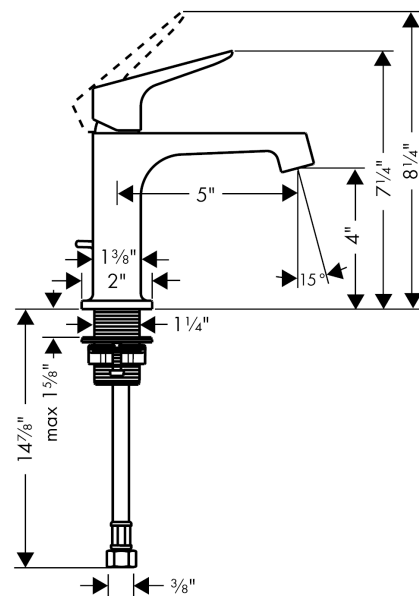

AXOR Citterio M
Single-Hole Faucet 100 with Pop-Up Drain, 1.2 GPM
 Finishes : **brushed nickel** Part no. : **34010821**

Description

Features

- Aerated spray
- Flow: 1.2 GPM (4.5 L/Min)
- Ceramic cartridge
- Includes pop-up drain

Technology

Product image

Scale drawing

AXOR Citterio M
Single-Hole Faucet 100 with Pop-Up Drain, 1.2 GPM
Finishes : **brushed nickel** Part no. : **34010821**

Exploded drawing

Year of production: >07/16

AXOR Citterio M
Single-Hole Faucet 100 with Pop-Up Drain, 1.2 GPM
 Finishes : **brushed nickel** Part no. : **34010821**

Spare parts list

Year of production: >07/16

Pos.	Description	Part no.	PC	PU
1	handle	34093820	0	1
2	screw cover	96762000	0	1
3	flange	98863820	0	1
4	nut	98864000	0	1
5	cartridge, assy	95973001	0	1
6	seal	98865000	0	1
7	adapter for cartridge	98866000	0	1
8	aerator M16,5x1 (4,5 l/min)	92875000	0	1
9	pull rod	96923820	0	1
10	connection hose 18½" M8x0,75 3/8"	96321001	0	1
11	fixing set (Ø 32)	13961000	0	1
12	lever collar	97548000	0	1
13	special tool	98987000	0	1
a	pop up waste	88509820	0	1