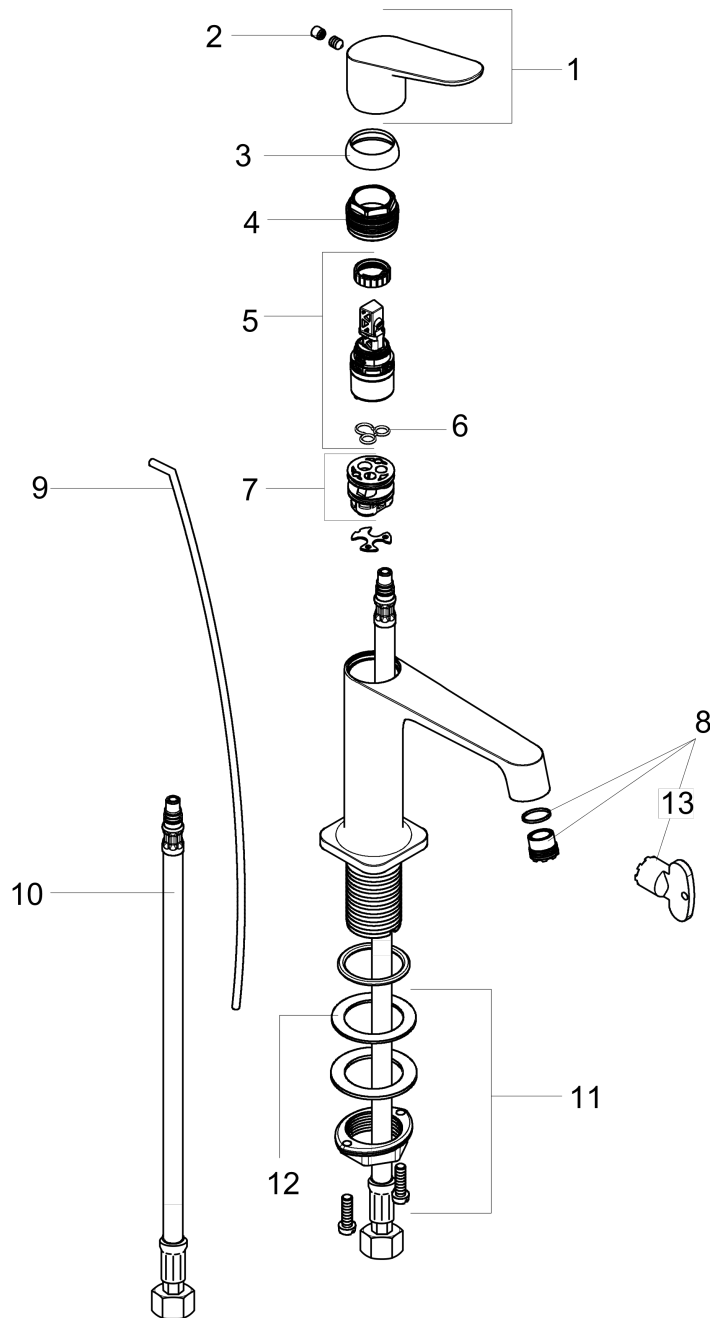

AXOR Citterio M
Single-Hole Faucet 100 with Pop-Up Drain, 1.2 GPM
 Finishes : **brushed nickel** Part no. : **34010821**

Description

Features

- Aerated spray
- Flow: 1.2 GPM (4.5 L/Min)
- Ceramic cartridge
- Includes pop-up drain

Technology

Product image

Scale drawing

AXOR Citterio M
Single-Hole Faucet 100 with Pop-Up Drain, 1.2 GPM
Finishes : **brushed nickel** Part no. : **34010821**

Exploded drawing

Year of production: >07/16

AXOR Citterio M
Single-Hole Faucet 100 with Pop-Up Drain, 1.2 GPM
 Finishes : **brushed nickel** Part no. : **34010821**

Spare parts list

Year of production: >07/16

Pos.	Description	Part no.	PC	PU
1	handle	34093820	0	1
2	screw cover	96762000	0	1
3	flange	98863820	0	1
4	nut	98864000	0	1
5	cartridge, assy	95973001	0	1
6	seal	98865000	0	1
7	adapter for cartridge	98866000	0	1
8	aerator M16,5x1 (4,5 l/min)	92875000	0	1
9	pull rod	96923820	0	1
10	connection hose 18½" M8x0,75 3/8"	96321001	0	1
11	fixing set (Ø 32)	13961000	0	1
12	lever collar	97548000	0	1
13	special tool	98987000	0	1
a	pop up waste	88509820	0	1