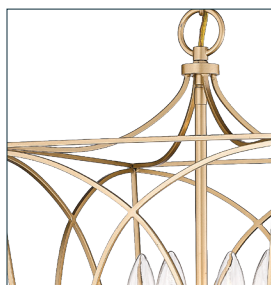

FINISH

MB - Matte Black

PMG - Painted Modern Gold

DIMENSIONS

Width	12"
Height	16.3"
Canopy Width	4.99"
Canopy Depth	0.78"
Chain	60"
Wire	144"
Weight	6.4 lbs

MATERIAL

Steel

GLASS

Glass No

LAMPING

# Bulbs	4-Candle
Bulbs Base	Candelabra (E12)
Watts per Bulb	60W
Voltage	120V
Total Wattage	240W
Bulbs Included	No

CERTIFICATION

ETL Dry Location

ITEM NUMBER

SKU's
4001 MB
4001 PMG

4001 MB

4001 PMG

Millennium Lighting
105 Declaration Drive
McDonough, GA 30253
www.millenniumlighting.com