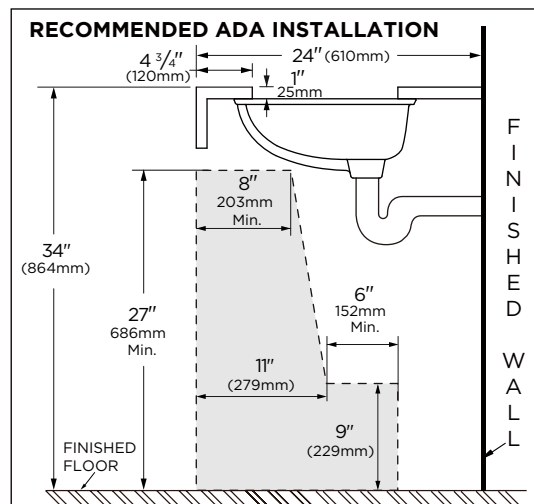

Features:

G0012770F

- Vitreous China
- Undermount Sink
- ADA compliant
- Front Overflow
- Oval design with tapered interior bowl
- No faucet holes; wall-mount or deck-mounted faucet required for installation
- Faucet and drain not included
- Anchoring Kit sold separately

Technical Information:

Configuration	Undercounter Sink
Height	6 3/4"
Width	18 1/2"
Depth	15 3/8"
Inside Basin Dimension	16 5/8" x 13 7/16"
Shipping weight	15.6 lbs

Accessories To Be Purchased Separately:

- G0099190 Anchoring Kit

Available Colors:

- White
- Other: Refer to Price Book for additional colors/finishes

Warranty:

- Limited Lifetime on Vitreous China, refer to the website for more details.

NOTES: All dimensions are in inches and millimeters. Illustrations may not be drawn to scale.

IMPORTANT:

Dimensions of fixtures are nominal and may vary within the range of tolerances established by ASME standard A112.19.2/CSA B45.1

PLUMBERS NOTE: The sealing compound containing oil should never be used when installing basin under a marble slab. Due to variation in ware, we recommend using basin as a template. Anchoring device furnished only when specified.