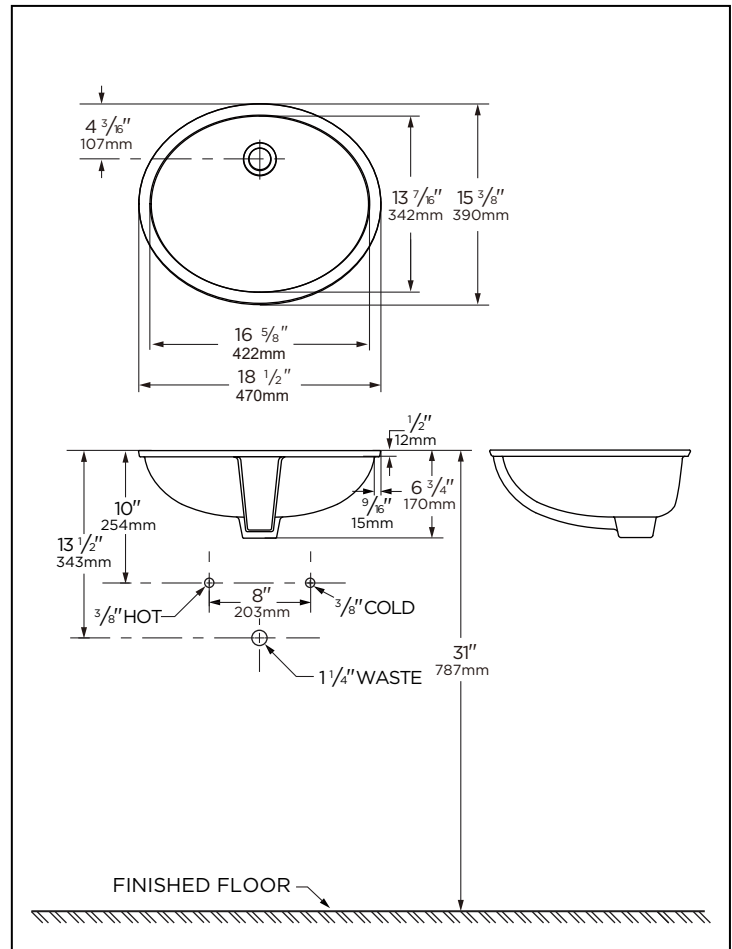

Features:

G0012770F

- Vitreous China
- Undermount Sink
- ADA compliant
- Front Overflow
- Oval design with tapered interior bowl
- No faucet holes; wall-mount or deck-mounted faucet required for installation
- Faucet and drain not included
- Anchoring Kit sold separately

Technical Information:

Configuration	Undercounter Sink
Height	6 3/4"
Width	18 1/2"
Depth	15 3/8"
Inside Basin Dimension	16 5/8" x 13 7/16"
Shipping weight	15.6 lbs

Accessories To Be Purchased Separately:

- G0099190 Anchoring Kit

Available Colors:

- White
- Other: Refer to Price Book for additional colors/finishes

Warranty:

- Limited Lifetime on Vitreous China, refer to the website for more details.

NOTES: All dimensions are in inches and millimeters. Illustrations may not be drawn to scale.

IMPORTANT:

Dimensions of fixtures are nominal and may vary within the range of tolerances established by ASME standard A112.19.2/CSA B45.1

PLUMBERS NOTE: The sealing compound containing oil should never be used when installing basin under a marble slab. Due to variation in ware, we recommend using basin as a template. Anchoring device furnished only when specified.