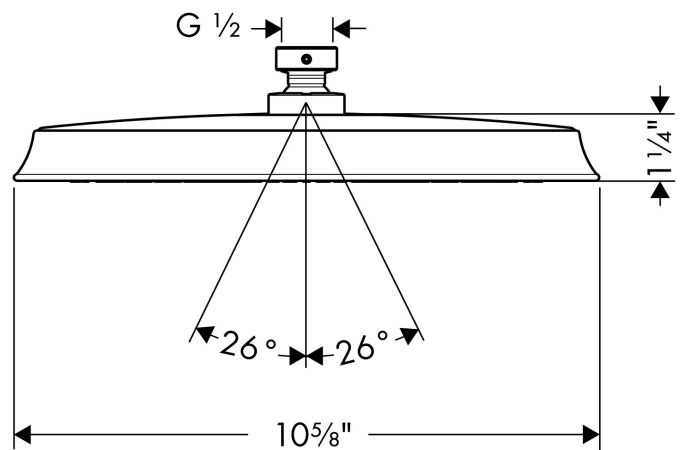

Brand hansgrohe
 Art. Name **Raindance Classic** Showerhead 240 1-Jet PowderRain, 1.75 GPM
 Art. Nr. 26920921
 Surface rubbed bronze
 Pos. 1

Product Picture

Drawing

Technology

Features

- Spray modes: PowderRain
- 180 no-clog spray channels
- Flow: 1.75 GPM (6.6 L/Min)
- Fully-finished matching spray face
- Spray face removable for cleaning