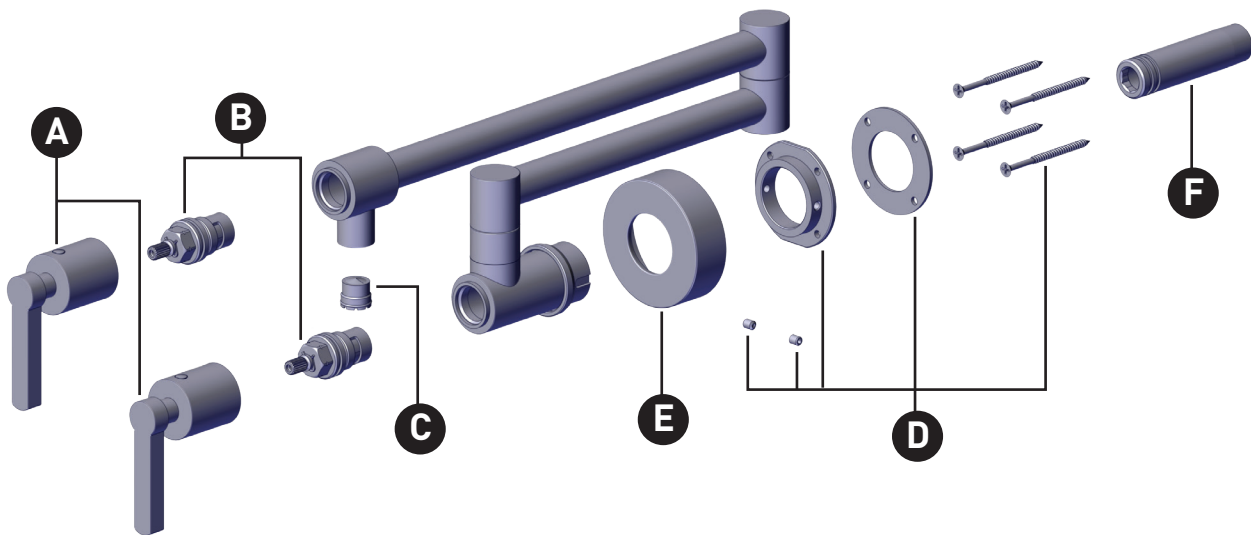

ORDER BY PART NUMBER

## ILLUSTRATED PARTS

**LB62W1LM**

**LOMBARDIA™**

Pot Filler

ID	Kit Number	Finish
*A	LB81WPFLM	See below
B	218652	N/A
C	218653	N/A
D	218654	N/A
*E	218660	See below
F	218661	N/A

**\*Finish Determined by Suffix**