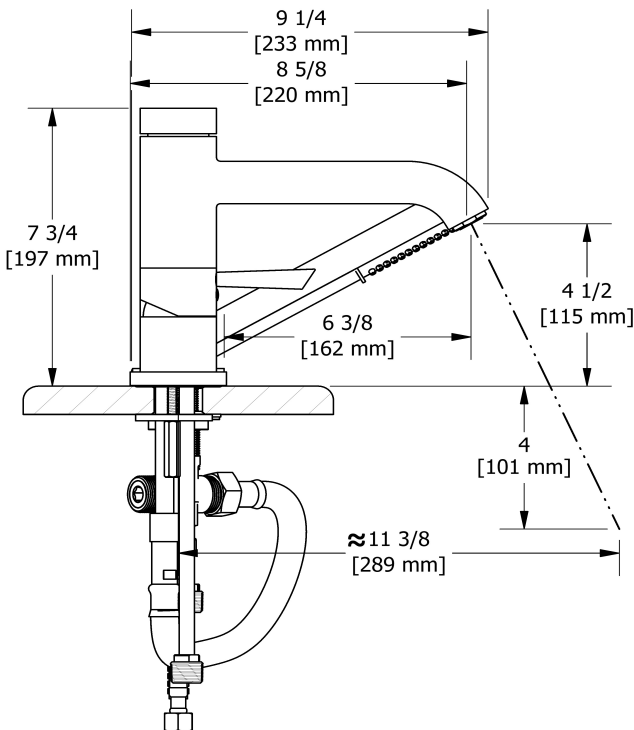

- TVS10C - 3-piece deck-mount tub filler with hand shower trim
- RHTB-SPEX - 3-piece deck-mount tub filler rough SPEX

Available flow

- 33 L/min, 8.7 gpm (US) 60psi

Certifications

- CSA B125.1
- ASME A112.18.1
- CMR248 Approval
- ADA