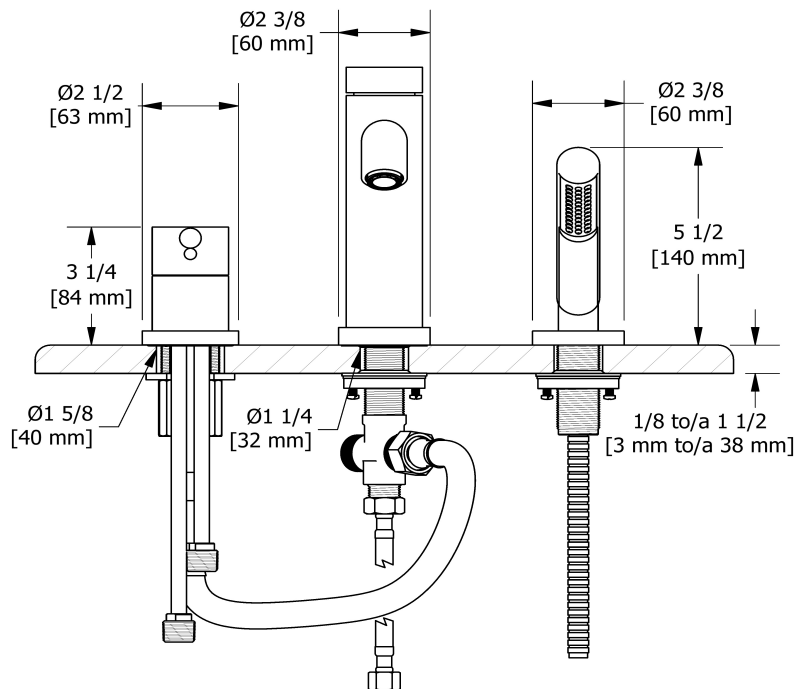

- TVS10C - 3-piece deck-mount tub filler with hand shower trim
- RHTB-SPEX - 3-piece deck-mount tub filler rough SPEX

Available flow

- 33 L/min, 8.7 gpm (US) 60psi

Certifications

- CSA B125.1
- ASME A112.18.1
- CMR248 Approval
- ADA