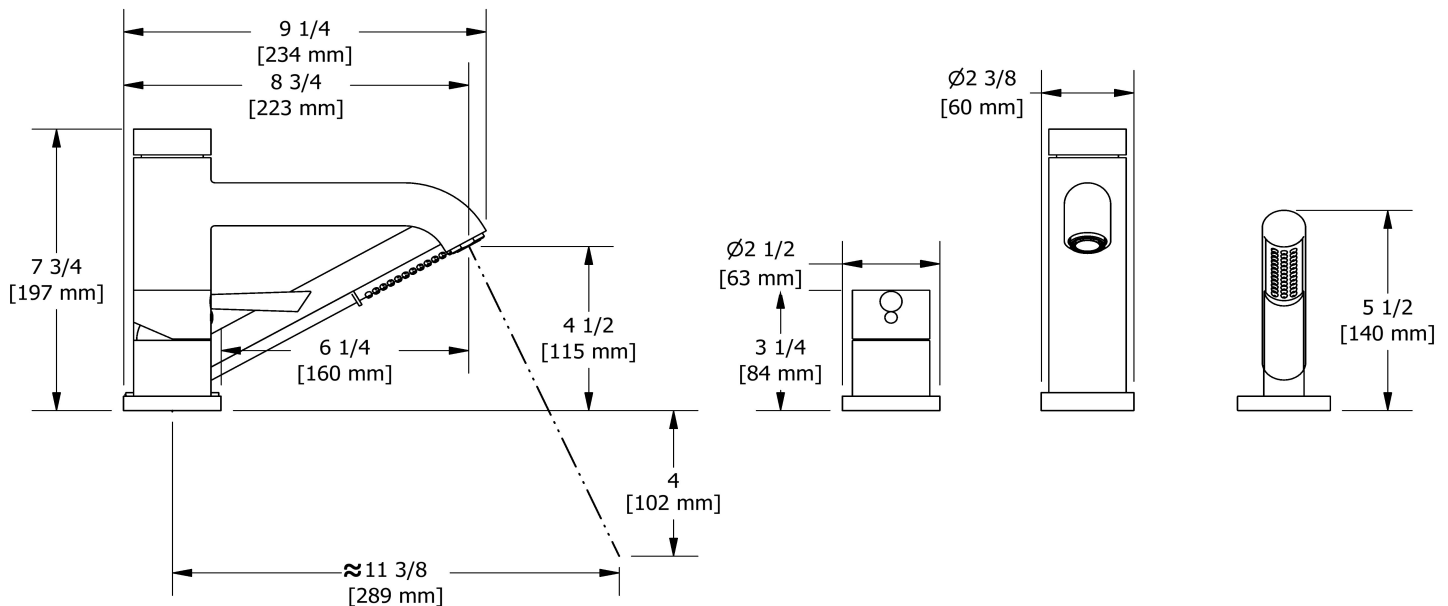

Sizes, models and finishes may differ from those presented.

Warranty

This **Riobel Inc.** product you have purchased carries a Limited Lifetime Warranty on the chrome, PVD finish, blacks and all working parts and is guaranteed from the initial purchase date against all manufacturing defects. All other finishes, including plastic components, are guaranteed for one year. All electric and/or electronic parts are covered by a 5-year limited warranty.

Customer Service

Ontario, West Canada : 888-287-5354 Quebec, Maritimes, United States : 866-473-8442