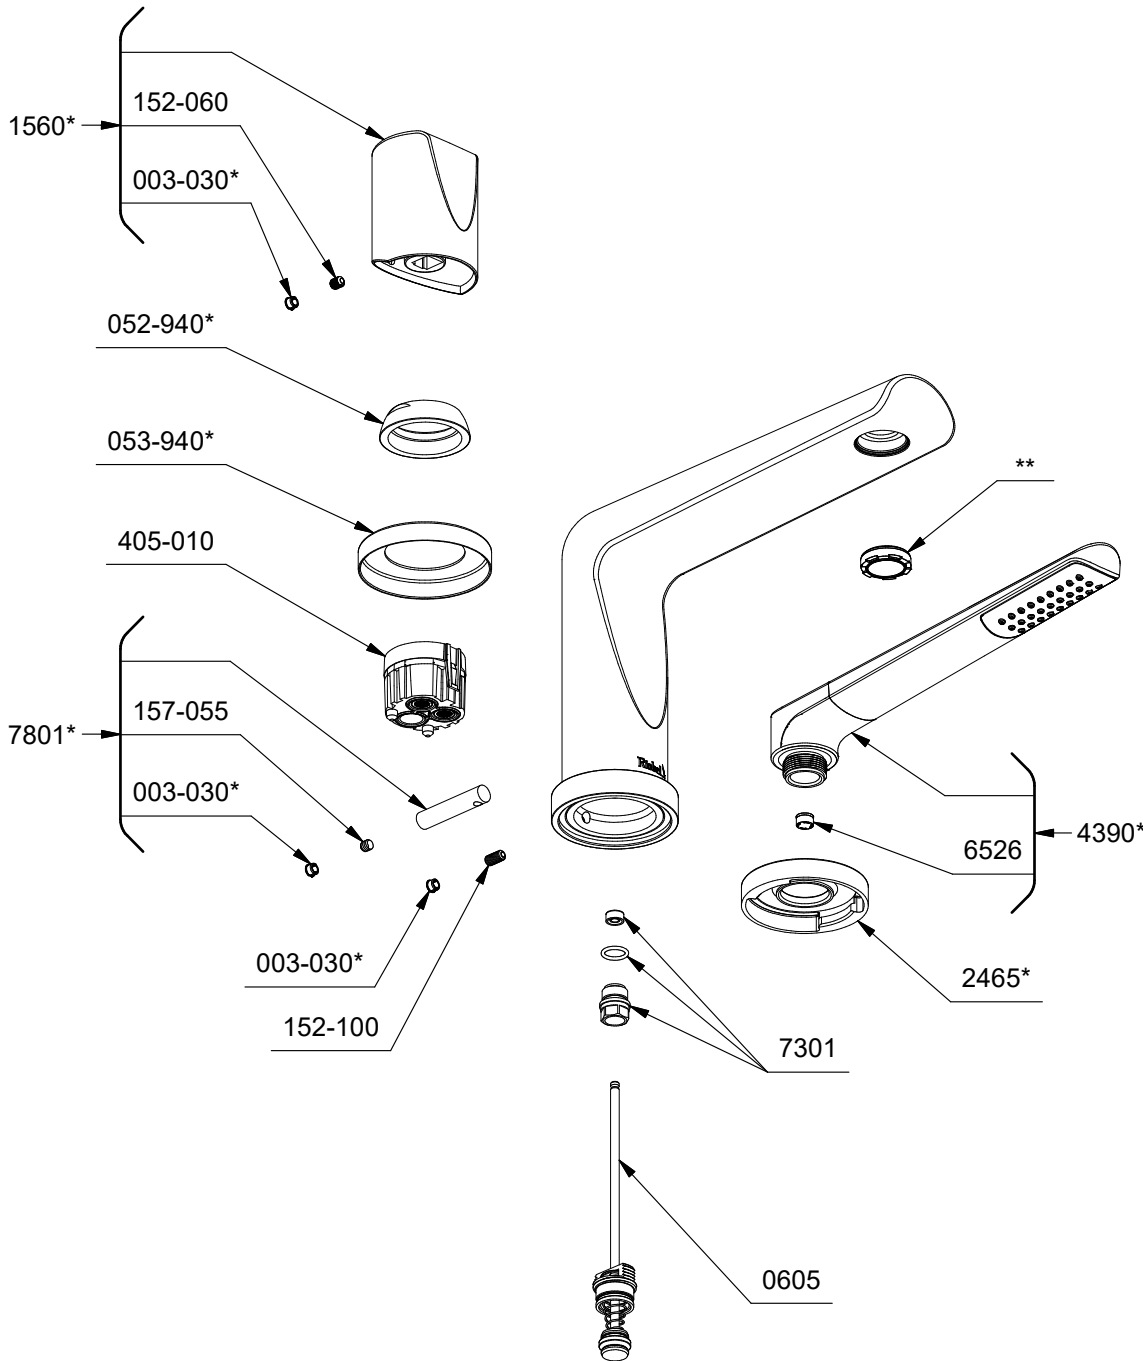

TPB66

Parabola

3-piece Type P deck-mount tub filler with hand shower trim

*Sizes, models and finishes may differ from those presented.

***Finish determined by Suffix**

Finish	Description
C	Chrome
PN	Polished Nickel
BK	Black
BG	Brushed Gold

****Aerator Kit (Include tool) :**

S6-676 (Full flow)

TOOL :

505-025 (Allen key 2.5mm)

500-002 (Plastic diverter rod tool)