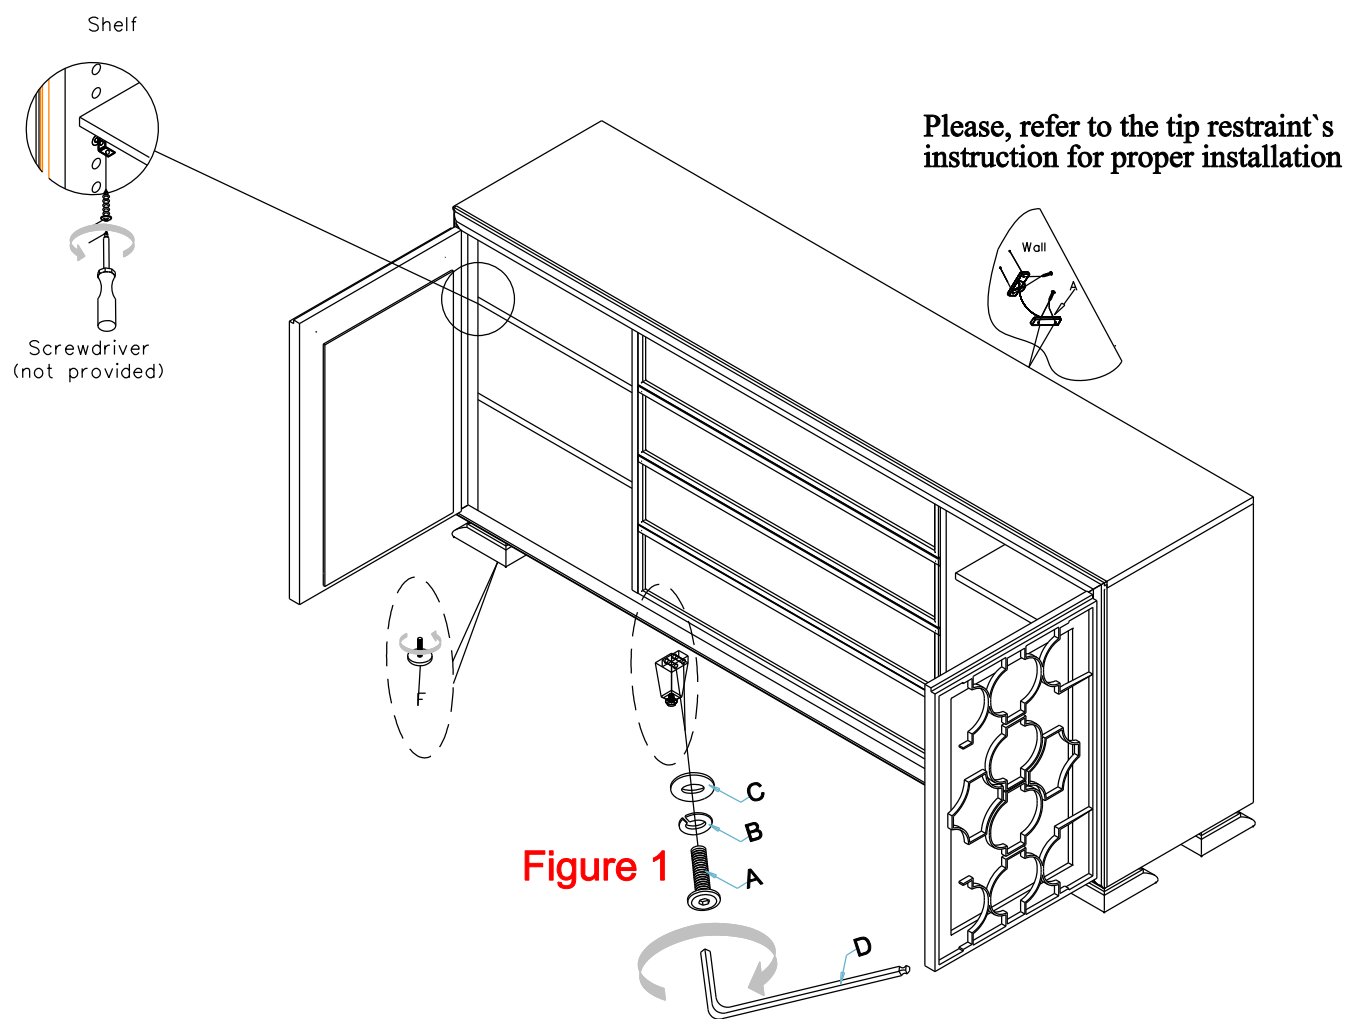

Assembly Instructions

Two-Door Sideboard

Model # : 385-132

Thank you for purchasing Benhardt furniture . Please check all packing material to ensure proper assembly. Please read all instructions carefully before starting the assembly process . Some parts are large and heavy and require AT LEAST TWO PEOPLE to assemble , in order to prevent possible injury and / or damage to the piece

No.		Hardware List	Q'ty
A		Bolts Ø1/4xL1"-1/2"(Ø13)	2
B		Lock Washer Ø14xØ11x1	2
C		Flat Washer Ø1/4"xØ18x1	2
D		Allen Wrench 4mm	1
E		Tipping restraint	1

Cleaning instruction: Wipe surface to be cleaned with damp cotton cloth ; dry immediately with soft dry cotton cloth to remove all moisture .