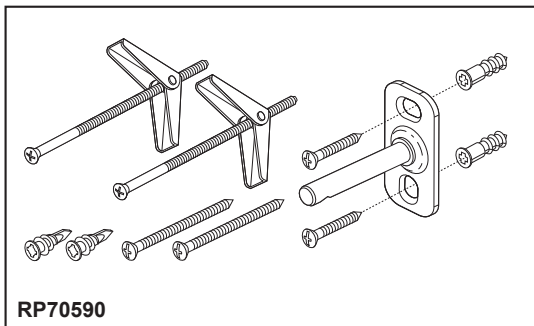

ACCESSORIES

- Odin® Bath Collection
- 18" Towel Bar

STANDARD SPECIFICATIONS:

- Wood blocking is preferable behind all wall surfaces. If wood blocking is not available, try finding a wood stud to anchor at least one end of this accessory.
- Mounting hardware and mounting instructions included with product.
- Note: Plastic anchors, screw, toggle bolts, and mounting brackets are included with the mounting hardware.

Note: RP includes parts for 2 sides

▲ Designate proper finish suffix