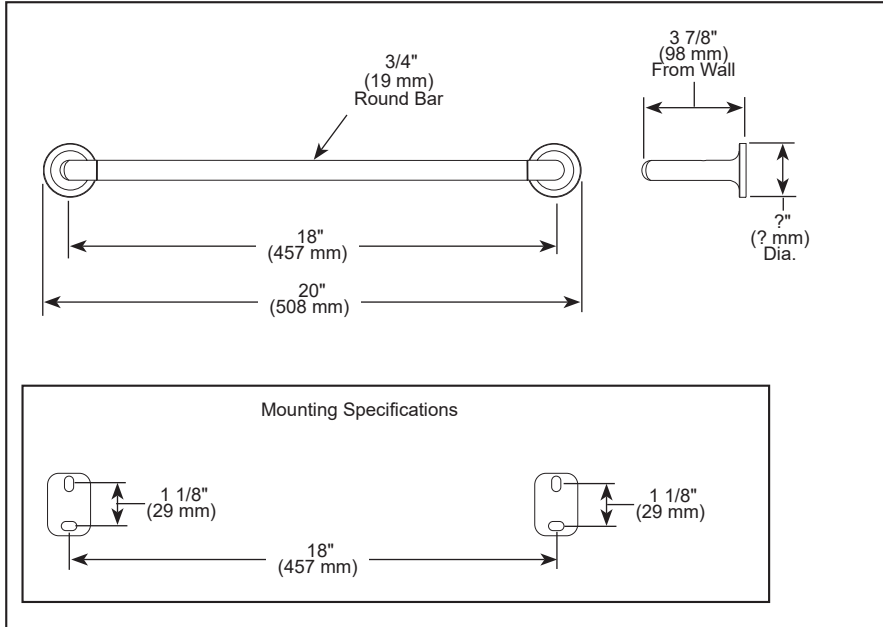

ACCESSORIES

- Odin® Bath Collection
- 18" Towel Bar

STANDARD SPECIFICATIONS:

- Wood blocking is preferable behind all wall surfaces. If wood blocking is not available, try finding a wood stud to anchor at least one end of this accessory.
- Mounting hardware and mounting instructions included with product.
- Note: Plastic anchors, screw, toggle bolts, and mounting brackets are included with the mounting hardware.

Note: RP includes parts for 2 sides

▲ Designate proper finish suffix