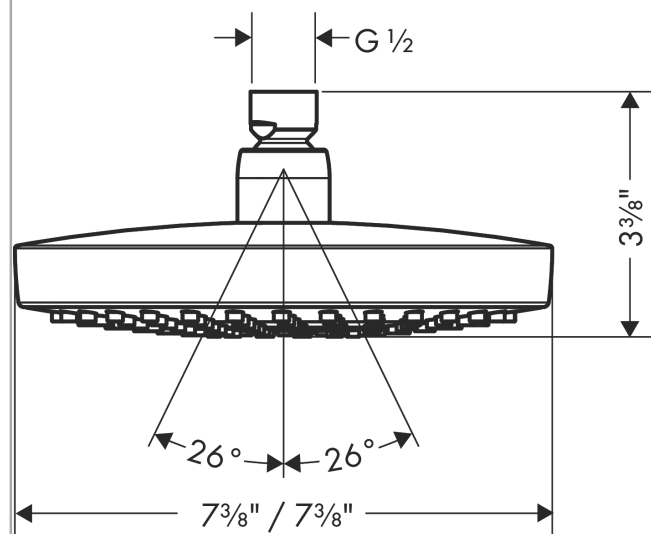

Croma Select E
Showerhead 180 2-Jet, 1.8 GPM
 Finishes : **white/chrome** Part no. : **04387400**

Description

Features

- 147 no-clog spray channels
- Spray modes: Rain, IntenseRain
- Flow: 1.8 GPM (6.8 L/Min)
- Select button for comfortable alternation of spray modes
- Fully-finished matching spray face

Item details

List Price \$ 299.00

Technology

Compliance

Product image

Scale drawing

Croma Select E
Showerhead 180 2-Jet, 1.8 GPM
Finishes : **white/chrome** Part no. : **04387400**

Exploded drawing

Year of production: >01/18

Croma Select E
Showerhead 180 2-Jet, 1.8 GPM
 Finishes : **white/chrome** Part no. : **04387400**

Spare parts list

Year of production: >01/18

Pos.	Description	Part no.	Price	PU
1	seal	98058000	-	1
2	filter	97735000	-	1
3	cover	98344000	-	1
4	O-ring 3x1	98384000	-	1
5	selector assy	93092000	-	1