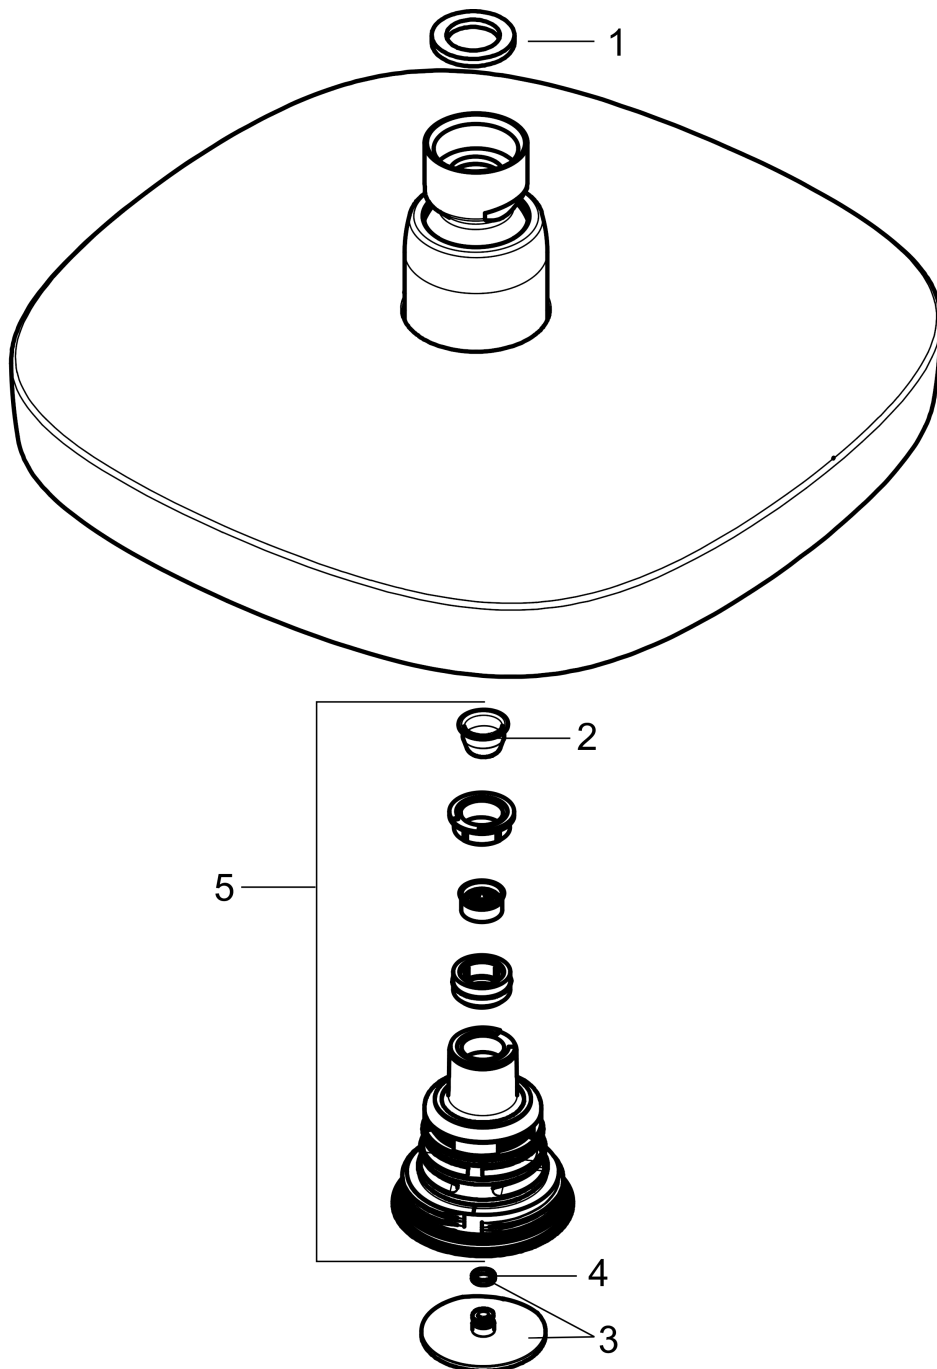

Croma Select E
Showerhead 180 2-Jet, 1.8 GPM
 Finishes : **white/chrome** Part no. : **04387400**

Description

Features

- 147 no-clog spray channels
- Spray modes: Rain, IntenseRain
- Flow: 1.8 GPM (6.8 L/Min)
- Select button for comfortable alternation of spray modes
- Fully-finished matching spray face

Item details

List Price \$ 299.00

Technology

Compliance

Product image

Scale drawing

Croma Select E
Showerhead 180 2-Jet, 1.8 GPM
Finishes : **white/chrome** Part no. : **04387400**

Exploded drawing

Year of production: >01/18

Croma Select E
Showerhead 180 2-Jet, 1.8 GPM
 Finishes : **white/chrome** Part no. : **04387400**

Spare parts list

Year of production: >01/18

Pos.	Description	Part no.	Price	PU
1	seal	98058000	-	1
2	filter	97735000	-	1
3	cover	98344000	-	1
4	O-ring 3x1	98384000	-	1
5	selector assy	93092000	-	1