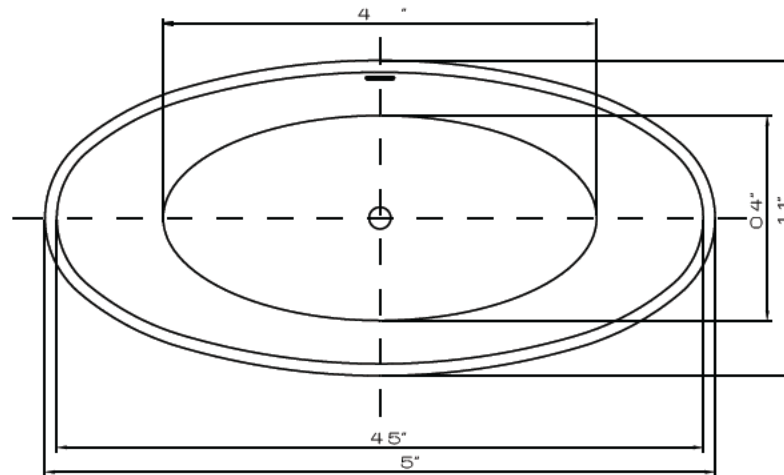

ANZZI™

NIMBUS

Freestanding Bathtubs
FT-AZ068

Dimensions:

66.75" L x 31" W x 24.25" H

Weight: 101 lb.

Material: LUCITE™ Acrylic

Capacity: 61 gal

For more information visit

www.ANZZI.com or call

1-844-44-ANZZI

Perfection is our Tradition™