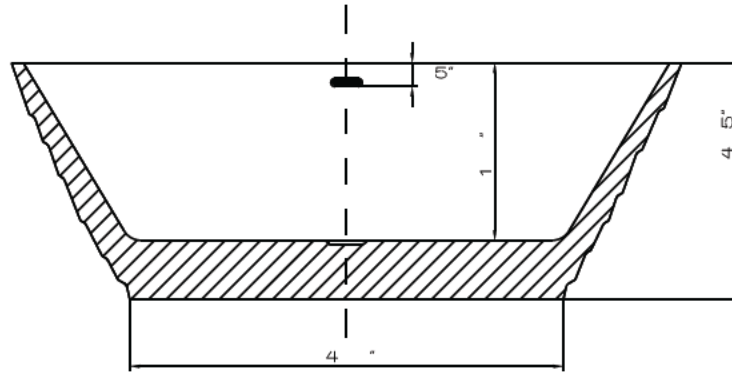

ANZZI™

NIMBUS

Freestanding Bathtubs
FT-AZ068

Dimensions:

66.75" L x 31" W x 24.25" H

Weight: 101 lb.

Material: LUCITE™ Acrylic

Capacity: 61 gal

For more information visit

www.ANZZI.com or call

1-844-44-ANZZI

Perfection is our Tradition™