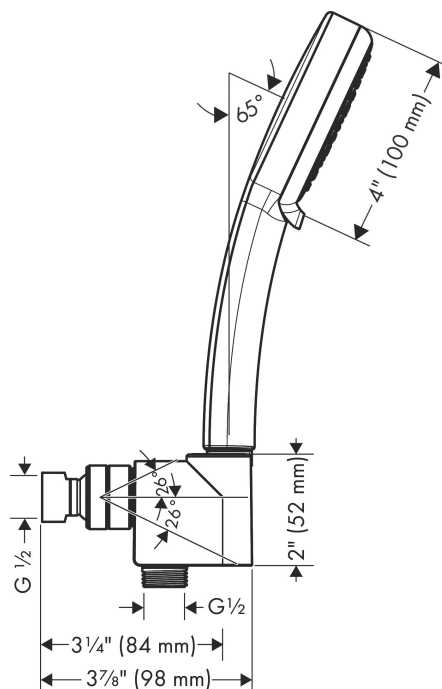

Brand	hansgrohe
Art. Name	<b>Croma 100</b> Handshower Set 3-Jet, 1.75 GPM
Art. Nr.	04944820
Surface	brushed nickel
Pos.	1

## Product Picture

## Drawing

## Features

- Consists of: Handshower, Handshower holder, Handshower hose
- Flow: 1.75 GPM (6.6 L/Min)
- wall supports of plastic