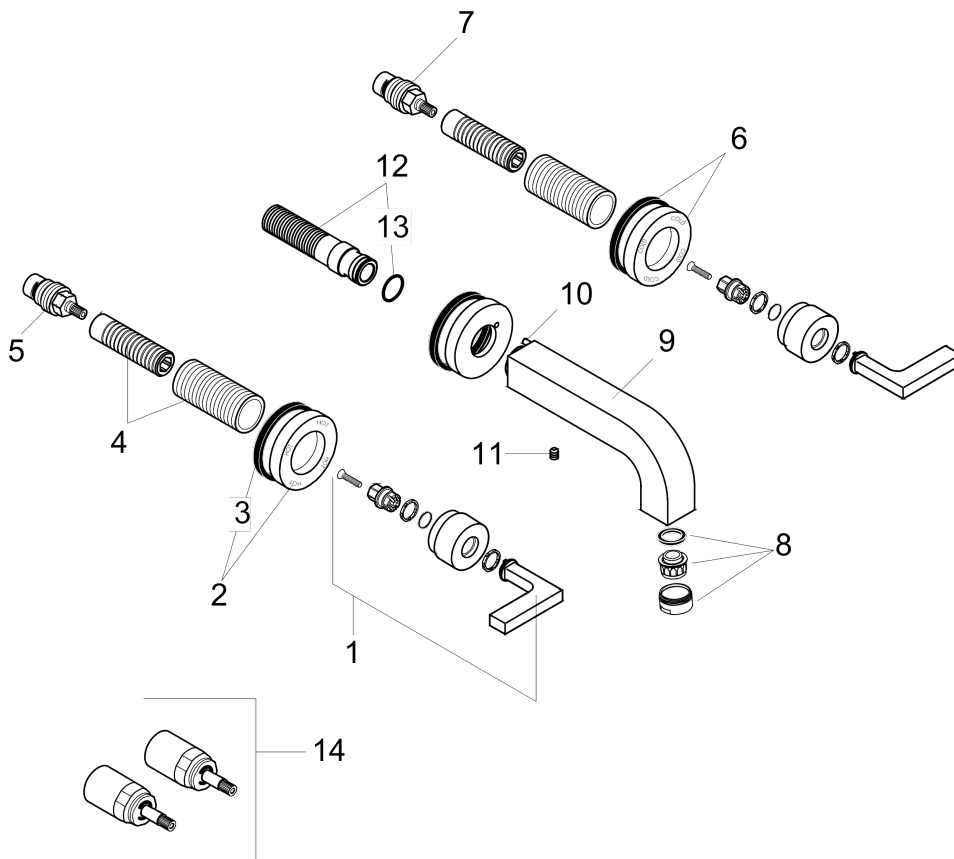

AXOR Citterio
Wall-Mounted Widespread Faucet Trim with Lever Handles, 1.2 GPM
Finishes : **chrome** Part no. : **39147001**

Description

Features

- Aerated spray
- Flow: 1.2 GPM (4.5 L/Min)
- 90° ceramic valves

Technology

Product image

Scale drawing

AXOR Citterio
Wall-Mounted Widespread Faucet Trim with Lever Handles, 1.2 GPM
Finishes : **chrome** Part no. : **39147001**

Exploded drawing

Year of production: >07/16

AXOR Citterio
Wall-Mounted Widespread Faucet Trim with Lever Handles, 1.2 GPM
 Finishes : **chrome** Part no. : **39147001**

Spare parts list

Year of production: >07/16

Pos.	Description	Part no.	PC	PU
1	handle	39296000	0	1
3	escutcheon hot water	96755000	0	1
2	seal	97530000	0	1
4	fixing set	96392000	0	1
5	shut off unit left closing	96351000	0	1
6	escutcheon cold water	96754000	0	1
7	shut off unit right closing	96350000	0	1
8	aerator M24x1 (4,5 l/min)	92877000	0	1
9	spout 220 mm	97239000	0	1
10	hollow set screw M6x6	97660000	0	1
11	hollow set screw M4x16	97663000	0	1
12	connecting thread G½	97228000	0	1
13	O-ring 16x2,5	98134000	0	1
14	extension 25 mm	96259000	0	1
a	base body	10303181	0	1