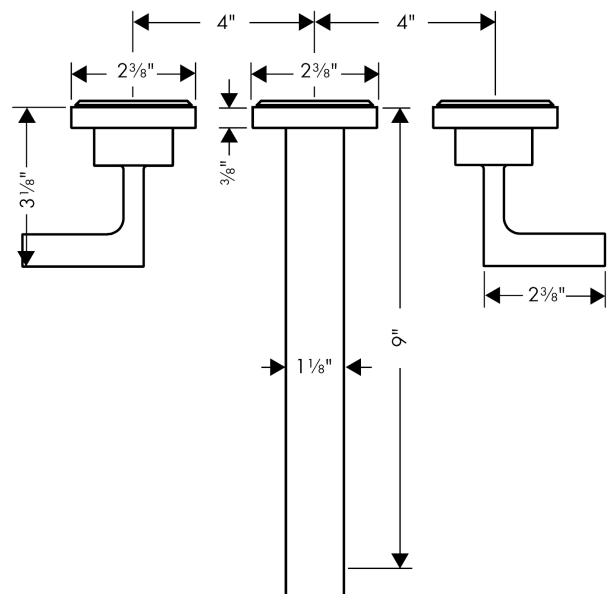

AXOR Citterio
Wall-Mounted Widespread Faucet Trim with Lever Handles, 1.2 GPM
Finishes : **chrome** Part no. : **39147001**

Description

Features

- Aerated spray
- Flow: 1.2 GPM (4.5 L/Min)
- 90° ceramic valves

Technology

Product image

Scale drawing

AXOR Citterio
Wall-Mounted Widespread Faucet Trim with Lever Handles, 1.2 GPM
Finishes : **chrome** Part no. : **39147001**

Exploded drawing

Year of production: >07/16

AXOR Citterio
Wall-Mounted Widespread Faucet Trim with Lever Handles, 1.2 GPM
 Finishes : **chrome** Part no. : **39147001**

Spare parts list

Year of production: >07/16

Pos.	Description	Part no.	PC	PU
1	handle	39296000	0	1
3	escutcheon hot water	96755000	0	1
2	seal	97530000	0	1
4	fixing set	96392000	0	1
5	shut off unit left closing	96351000	0	1
6	escutcheon cold water	96754000	0	1
7	shut off unit right closing	96350000	0	1
8	aerator M24x1 (4,5 l/min)	92877000	0	1
9	spout 220 mm	97239000	0	1
10	hollow set screw M6x6	97660000	0	1
11	hollow set screw M4x16	97663000	0	1
12	connecting thread G½	97228000	0	1
13	O-ring 16x2,5	98134000	0	1
14	extension 25 mm	96259000	0	1
a	base body	10303181	0	1